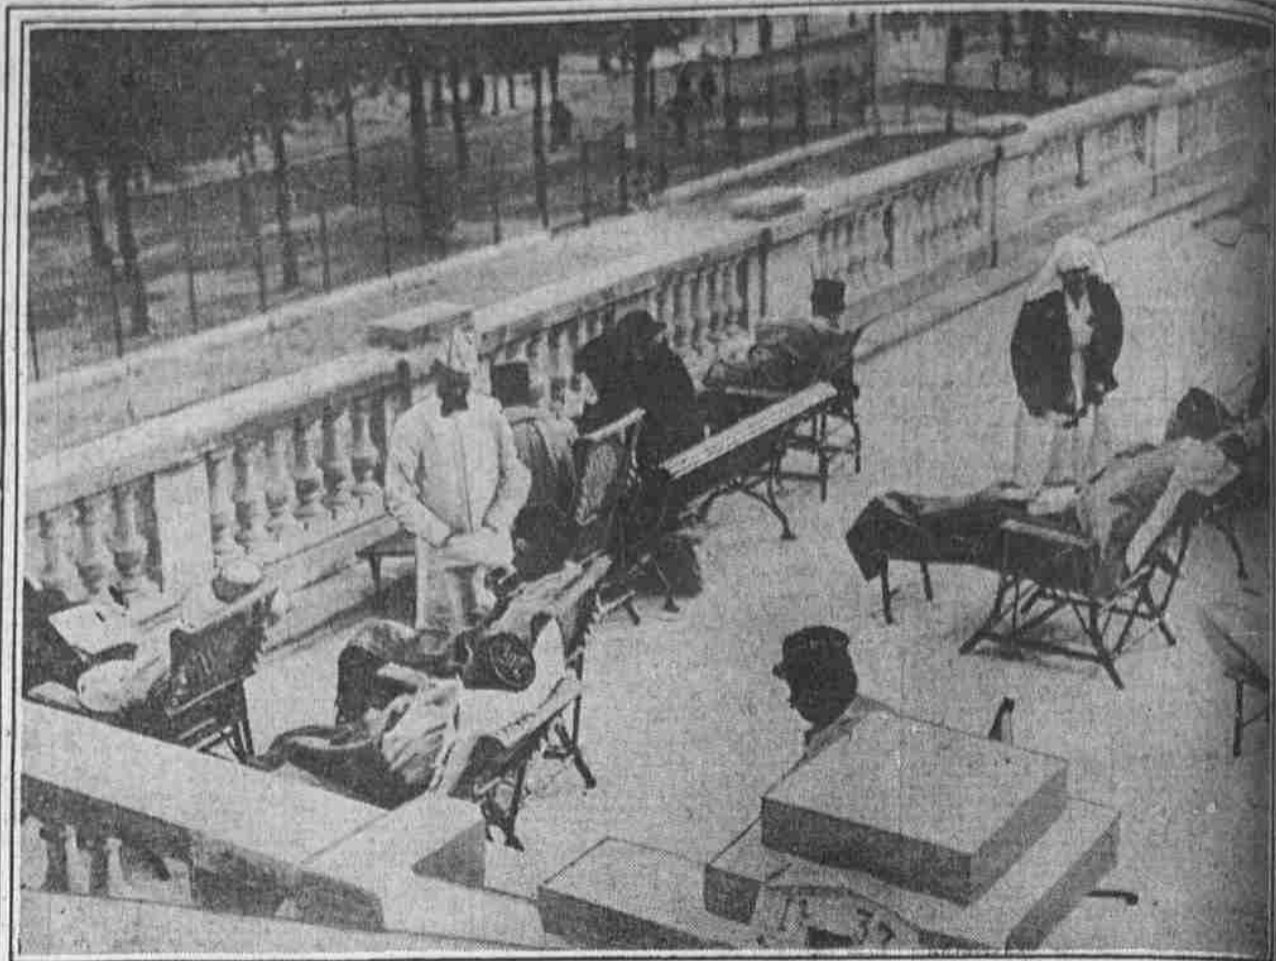

PERSONS AND THINGS YOU READ ABOUT IN THE DAY'S GRIST OF NEWS FROM A BUSY WORLD

W. G. McADOO SPEAKS AT SAN DIEGO EXPOSITION
The Secretary of the Treasury is addressing the throngs at the opening of the Panama-California Fair as the representative of the President. Behind him, from left to right, are Count del Valle de Salazar, Envoy from Spain, and Rear Admiral T. B. Howard, commander of the Pacific fleet.

ALLIES' WOUNDED REST AT AMERICAN HOSPITAL IN PARIS
One of the most comfortable and best equipped hospitals in Europe is that of the American Red Cross at Neuilly-sur-Seine, a suburb of Paris. A roof garden is provided for convalescents from both the French and British armies. The nurses are all young American women.

STEEPLEJACKS TEARING DOWN CONDEMNED CHURCH SPIRE
The city has condemned the 196-foot spire of the Oxford Presbyterian Church, at Broad and Oxford streets, and Contractor John Monop and assistants have been busy all week dismantling it. It was built in 1864 and was one of the tallest in the city.