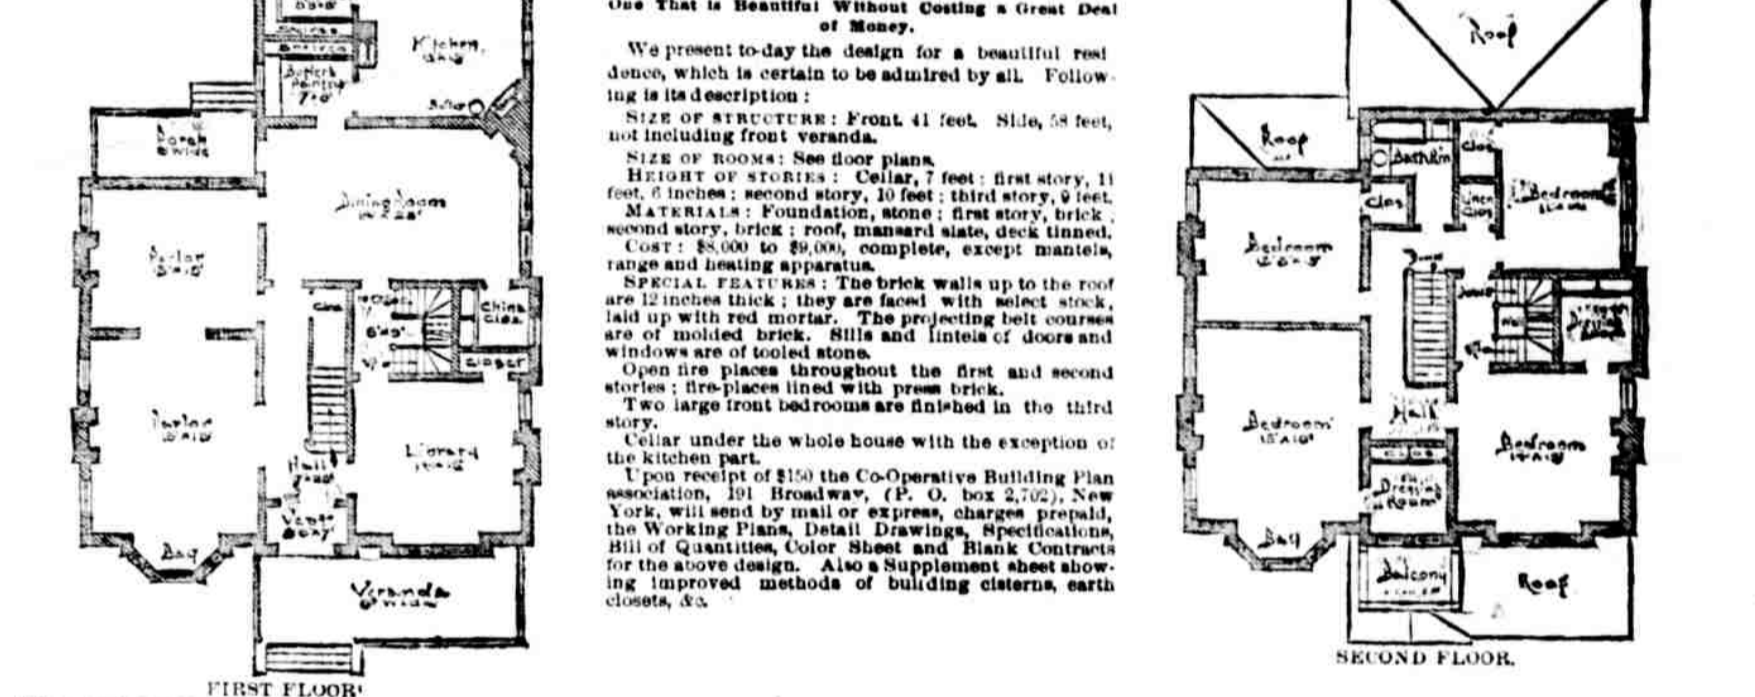

HANDSOME PRIVATE HOME. One That is Beautiful Without Costing a Great Deal of Money.

Are there who have a confirmed tendency to biliousness, subject to the various and changeable symptoms indicative of liver complaint...

ST. JACOBS OIL. FOR SPRAINS-BRUISES. After a lapse of years statements confirm the efficacy of this oil...

ST. JACOBS OIL. FOR SPRAINS-BRUISES. After a lapse of years statements confirm the efficacy of this oil...

Red Star Cough Cure. FREE FROM OPiates and POISONS. SAFE. SURE. PROMPT. 25 CENTS.

WETHERILL. Great End of Kentucky Avenue, Atlantic City, N. J. Open-March 1, P. O. Box 100.

GERHART, H. Fine Tailoring. A Reduction of 25 per cent on all Heavy-weight clothing...

STAMM BROS. & CO. Formerly salesmen at the New York Store. 'THOSE BOYS' From the New York Store...

STAMM BROS. & CO. Formerly salesmen at the New York Store. 'THOSE BOYS' From the New York Store...

NEW ADVERTISEMENTS. ATLANTIC CITY. 'WETHERILL' Great End of Kentucky Avenue...

NEW ADVERTISEMENTS. ATLANTIC CITY. 'WETHERILL' Great End of Kentucky Avenue...

NEW ADVERTISEMENTS. ATLANTIC CITY. 'WETHERILL' Great End of Kentucky Avenue...

NEW ADVERTISEMENTS. ATLANTIC CITY. 'WETHERILL' Great End of Kentucky Avenue...

NEW ADVERTISEMENTS. ATLANTIC CITY. 'WETHERILL' Great End of Kentucky Avenue...

NEW ADVERTISEMENTS. ATLANTIC CITY. 'WETHERILL' Great End of Kentucky Avenue...

NEW ADVERTISEMENTS. ATLANTIC CITY. 'WETHERILL' Great End of Kentucky Avenue...

NEW ADVERTISEMENTS. ATLANTIC CITY. 'WETHERILL' Great End of Kentucky Avenue...