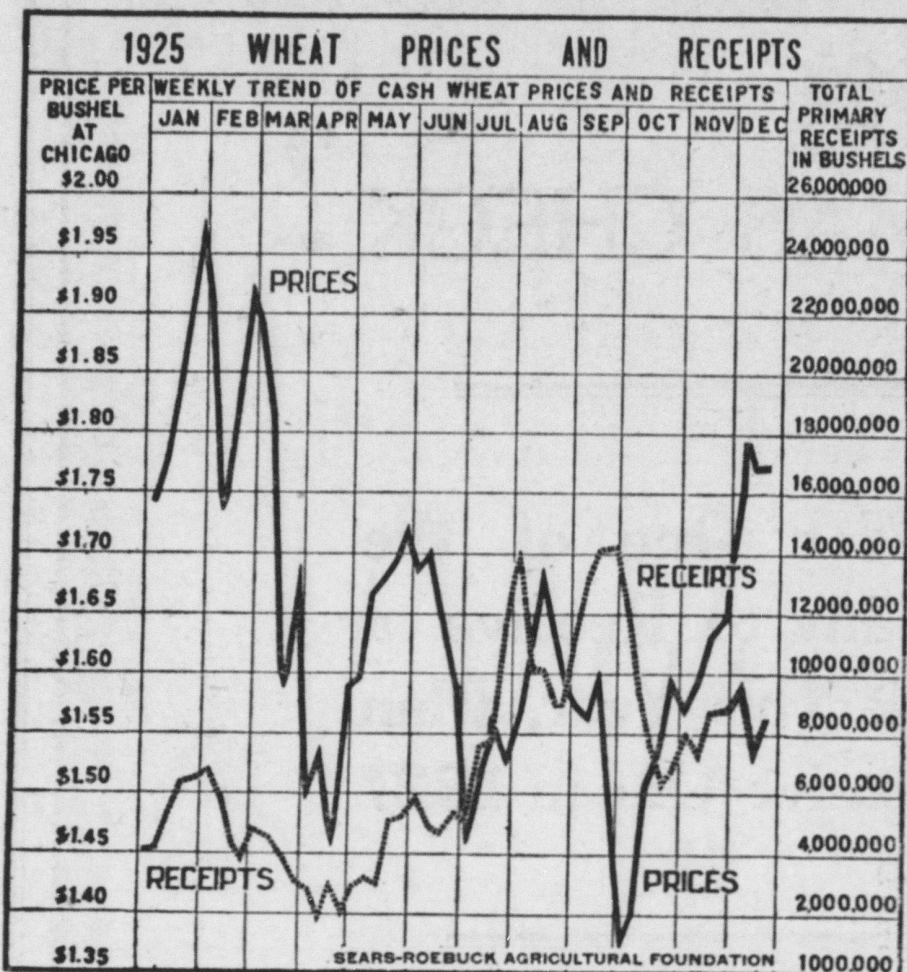

**Wheat Crop of 1925 Shows
Lowest Average Since 1904**

THE 1925 wheat market has been one of many surprises for the growers of both winter and spring wheat, states the Sears-Roebuck Agricultural Foundation. Owing to unfavorable weather conditions last winter, which caused a large abandonment of winter wheat acreage due to the winter killing of nearly ten million acres, or 22 1/2 per cent of the area sown in wheat, the total crop production in 1925 reached only 689,345,000 bushels as compared to 862,627,000 bushels the year before. With the exception of 1917, this is the heaviest abandonment of wheat area on record. The final harvest averaged only 12.8 bushels per acre, which is the lowest average since 1904. Spring wheat, which looked very promising at first, also lost heavily through injury from rust. The yield per acre was cut down to 12.9 bushels, which is 3.3 bushels below the 1924 average.

The carry-over of wheat from 1924 was moderate. From 635,000,000 to 650,000,000 bushels are required for domestic consumption. Exports up to the end of December were nearly 90,000,000 bushels, and the remaining exportable surplus is small. Both winter and spring combined production totaled 198,282,000 bushels less than in 1924, making it the smallest wheat crop since 1917 in terms of production, and in proportion to population, the smallest wheat crop since 1890.

Because of a belief in a world shortage, wheat prices early in 1925 reached a high level, going up to $1.98. When it became evident that the apparent world shortage had been exaggerated, the market declined rapidly and went as low as $1.46 in April.

WEEK-END PROGRAM OF PHOTO-PLAYS AT-

Scenic & Moose Theatre

BELLEFONTE
Where the BETTER Pictures are Shown

AT THE SCENIC.

WEDNESDAY AND THURSDAY
"YOUNG APRIL"

with Joseph Schildkraut, Rudolph Schildkraut, Bessie Love and Bryant Washburn. This is a pleasing Mythical Kingdom story with a novel comedy angle, directed by Donald Crisp. This cast needs no introduction, but a word to the wise is sufficient. So be sure and make a date with yourself to see it. It's too good to miss. Also, FOX NEWS and "SCREEN SNAPSHOTS." Only 10 and 25c.

FRIDAY AND SATURDAY This Week

PARAMOUNT Presents

"EVERYBODY'S ACTING"

All the world's a stage and everybody's acting. A Comedy drama that takes you back-stage at the theatre. Based on a real life story. Take this one in, if you never go again, for it's one of the best shows seen here in quite a spell.

Also, a First Run 2-Reel Comedy, "Napoleon Jr." Only 10 and 25c.

At MOOSE TEMPLE THEATRE

Country Store Every Wednesday Night

COMING ATTRACTIONS

"Midnight Lovers," "The Great Gatsby," "The Blond Saint," "For Wives Only," "Risky Business," "Almost A Lady," "Gigolo," "The Prince of Tempters," "The Four Horsemen," "Ben Hur."

MACHINE SHOP
WHERE IS DONE ON SHORT NOTICE
ACETYLENE WELDING
WOOD WORK, WAGON WORK
W. A. HENNEY
CENTRE HALL, PA.
Bell Phone 1282 12ft

*Announcing the Opening of
Our New Music Store*

A Complete line of New Orthophonic Victrolas from $85 to $300.