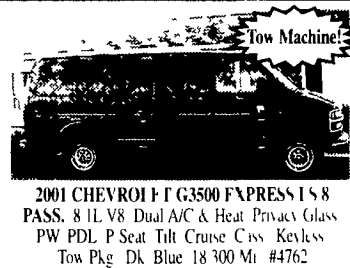

MEMPHIS EQUIPMENT

766 S Third St
Memphis, TN 38106
901-774-0600
Fax 901-946-1919

e-mail
memphisequipment@compuserve.com

821 Lincoln Way West
Chambersburg, PA 17201
717-263-4194
Fax 717-263-4555

www.memphisequipment.com

THE NATION'S LARGEST ARMY TRUCK DEALER

30/40 Four Way
Auto Sales
VANS, VANS, VANS - ALL
MAKES, All Models.

2001 CHEVROLET G3500 EXPRESS LS 8 PASS. 8.1L V8 Dual A/C & Heat Privacy Glass PW PDL P Seat Tilt Cruise Cass Keyless Tow Pkg Dk Blue 18,300 Mi #4762