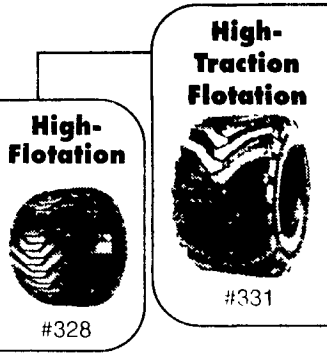

We make trucks work in the field with **ALLIANCE** flotation tires

CUSTOM HEAVY DUTY WHEELS & TIRES FOR SPOKE OR BUDD HUBS. WE CAN MAKE WHAT YOU WANT!

Diller Equipment 800-640-4448

Somerset & Chambersburg, PA 814-629-9893

Stop Spinning Your Wheels, Call Us Today!