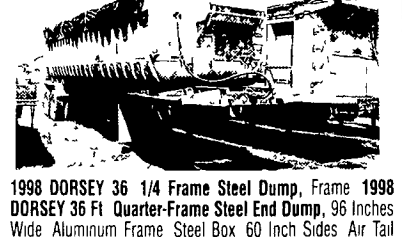

1990 FRUEHAUF 35, Rear Dump 35 Steel Frame w/ 32 Aluminum Box 52 Sides 3 Way Gate Brakes & Drums 50" Stk #210013 $9,900