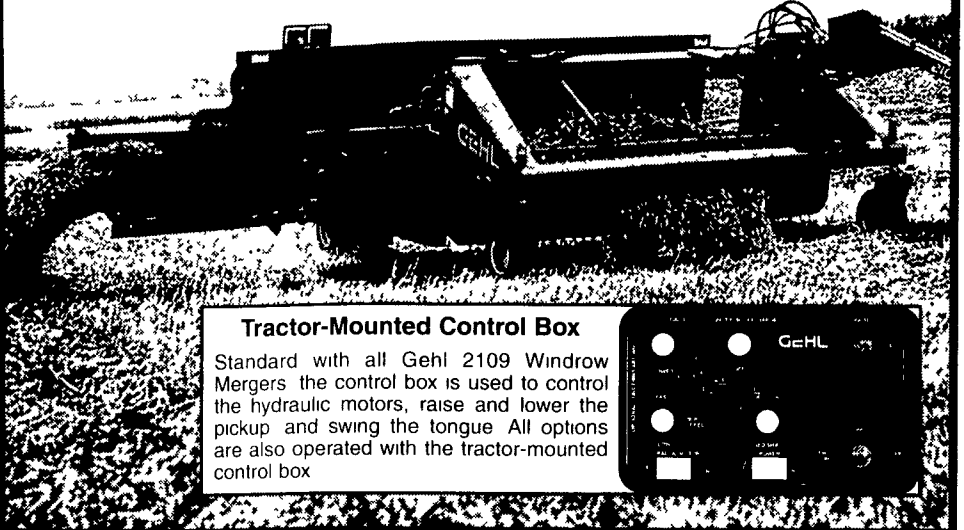

### Glencoe® FC3600 FIELD CULTIVATOR

and aerates soil and creates an excellent environment for seed germination and plant development.

The FC3600 has excellent residue flow, with a rugged 6 bar main frame built to withstand years of hard use with high horsepower tractors. **FC 3800, 21 Ft. IN STOCK**

### Vertical Mixers

Models 2400, 3000, 4100, 5600, 6700, 8000 & 11000 Available

Call us for Demo and Pricing.

## GEHL. Windrow Merger 2109 IN STOCK

Maximize the capacity of your forage harvest with the Gehl 2109 Windrow Merger. The Gehl 2109 Windrow Merger combines multiple windrows into one, saving you time and money by making fewer trips around the field. And it comes to you with all the great features and benefits you expect from Gehl ...

#### Tractor-Mounted Control Box

Standard with all Gehl 2109 Windrow Mergers the control box is used to control the hydraulic motors, raise and lower the pickup and swing the tongue. All options are also operated with the tractor-mounted control box.