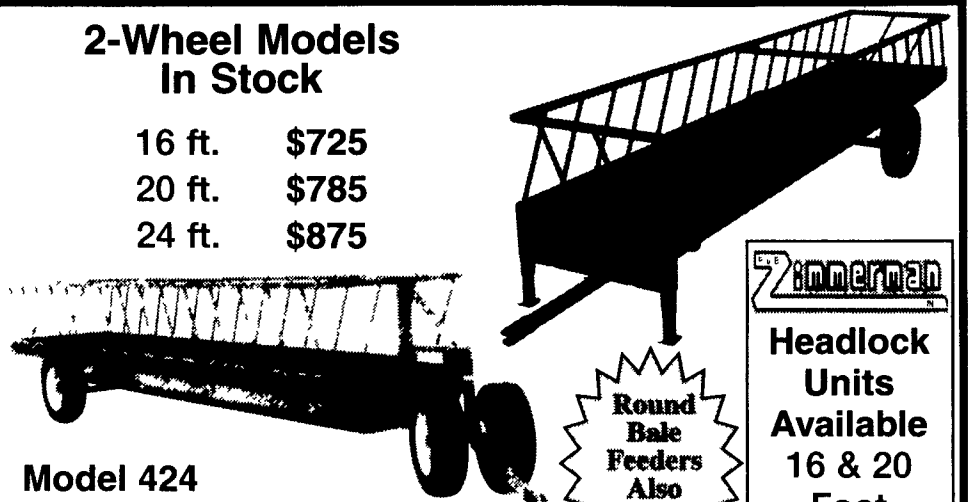

Farmco Cattle Feeders

2-Wheel Models In Stock

- 16 ft. $725
- 20 ft. $785
- 24 ft. $875

Model 424
With Front Dolly Wheels
24 ft. Long

Sale Price $1,145

Call For Prices On Different Sizes And Styles

Headlock Units Available 16 & 20 Foot Models In Stock

Round Bale Feeders Also Available

LEBANON VALLEY IMPLEMENT COMPANY, INC.

700 EAST LINDEN STREET, RICHLAND, PA 17087

Monday - Friday 7:30-5
Saturday 7:30-12

717-866-7518

EMAIL: sales@lebanonvalleyimplement.com
See our Equipment at: www.ironweb.com/lebanonvalley