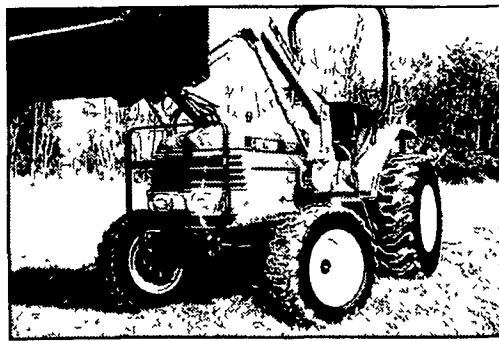

QUALITY PRE-OWNED TRACTORS

- Arriving Soon - JD 440, Cab, Air, Quad, 4400 Hrs Good Rubber, Exc Cond
- Arriving Soon - JD 4020, Powershift, Recent Overhaul 5000 Hrs Ago, Sharp
- Arriving Soon JD 4050, 4WD, Cab, Air, 15 Spd Powershift, 3400 1 Owner Hrs, Showroom Condition
- Arriving Soon - JD 4240, Cab, Air, Quad, 4200 Hrs 18 4 38 In Rubber, Pristine Condition
- JD 5310, Rops Dual Outlets 1100 One Owner Hours, Excellent Condition
- JD 4040, Cab, Air Quad 4800 Hrs, New Rubber, Mint Condition
- JD 4050, 4WD, Cab, Air 15 Spd Powershift, 5000 Hrs, Extra Nice
- IH 1466, Factory Cab New TA, Clutch Overhaul, New 20 8 Radials
- JD 4430, Cab, Air Quad, 20 8 In Rubber, 3800 Hrs, Must See
- JD 4640, Cab Air Quad, 20 8 In **SOLD** 4600 Hrs, Excellent Condition
- JD 2955, 4WD, Cab Air, Quad, 8300 Hrs, **SOLD** ber, Exceptional
- JD 4230, Cab Air Quad, 3000 Hr **SOLD** 8 In Radials, Must See
- JD 6400, 4WD Cab, Air, Power Quad, 4000 Hr **SOLD** Post Exhaust, Excellent Condition

CREEK BOTTOM ENTERPRISES
RR4, Box 47, MIDDLEBURG, PA 17842

FARM 570/658-2514
CELL 570/850-6494

CENTURY™
Compact-4-Wheel Drive Synchro-Shuttle Tractors
TRACTORS

"Now at"
Walter's Tractor Service
6690 Linglestown Rd.,
Harrisburg, PA
717-545-9120
www.tractorsbywalt.com