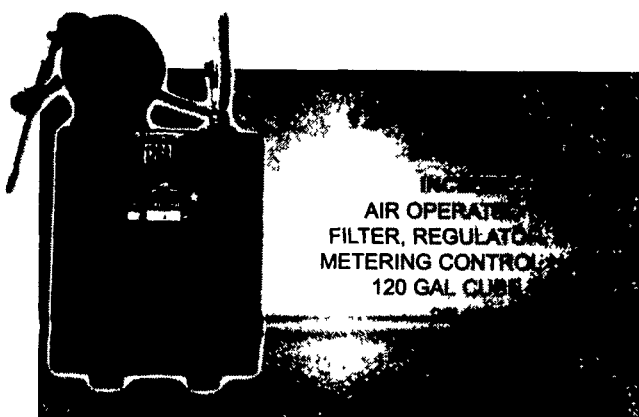

LUBRICANTS

ENGINE OIL

SAE 30

Size	Part#	Price	
55 Gal	B17697	$277.75*	
	2 drum price	$267.85**	
2.5 Gal	9613289	$19.75	Reg $20.60

SAE 10W-30

Size	Part#	Price	
55 Gal	9624797DS	$288.75*	
	2 drum price	$278.85**	
30 Gal	9624494	$196.50	
5 Gal	9673508	$35.68	Reg $37.56
2.5 Gal	9613314	$19.77	Reg $20.81

SAE 15W-40

Size	Part#	Price	
55 Gal	B17699	$272.80*	
	2 drum price	$263.45**	
30 Gal	9624495	$169.00	
5 Gal	9613292	$33.13	Reg $34.87
2.5 Gal	9613303	$19.75	Reg $20.60

* Filled in customers container
** Mix & Match any 2 55 gallon drums

GREASE

Part#	Description	Price	
9613310	Grease Per Tube	$1.57	Reg $1.65
9613310/10	Grease/Box 10	$15.67	Reg $16.50
9613310/60	Grease/Case 60	$94.05	Reg $99.00

HYDRAULIC OIL

Size	Part#	Price	
55 Gal	9624657DS	$284.90*	
	2 drum price	$274.45**	
30 Gal	9624496	$195.00	
5 Gal	9624451	$33.24	Reg $34.99
2.5 Gal	9624450	$19.56	Reg $20.59
1 Gal	9624656	$8.90	Reg $9.37

* Filled in customers container
** Mix & Match any 2 55 gallon drums

NEW HOLLAND

GEAR OIL

80W-90 GL-5			
Size	Part#	Price	
2.5 Gal	9613294	$20.79	Reg $21.88
1 Qt	9613295	$2.40	Reg $2.53
80W-90 GL-5			
Size	Part#	Price	
2.5 Gal	9613296	$20.79	Reg $21.88
1 Qt	9613297	$2.40	Reg $2.53

LUBE HANDLING EQUIPMENT

**NO MATTER HOW MANY GALLONS YOU USE, WE HAVE A SOLUTION FOR THOSE LUBE DISPENSING HASSLES!!!
CLEAN - EFFICIENT - AFFORDABLE**

Balorank

LUBRICANT ACCESSORIES