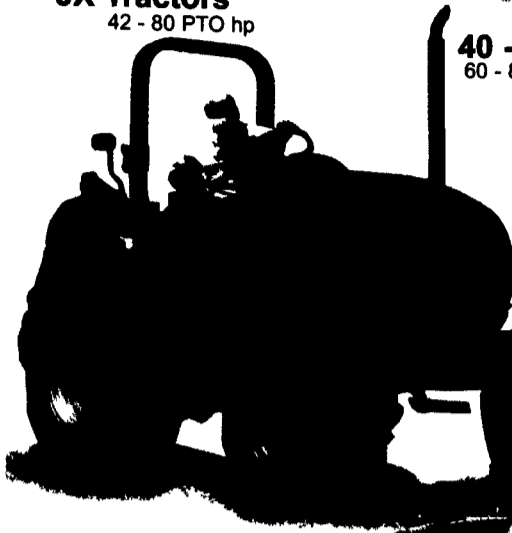

CASE III

Up-time all the

JX Tractors
42 - 80 PTO hp

40 - 95XT
60 - 85hp

Cyrus McCormick
McCormick Harvesting
Company 1847

JXU Tractors
66 - 82 PTO hp

A TRADITION OF PERFORMANCE

Jerome Increase Case
J I Case Company 1842

MAXXUM Tractors
95 - 160 PTO hp

MAGNUM Tractors
170 PTO hp

DX Tractors
21 - 39 PTO hp

1200 PLANTERS
Granular or Liquid Fertilizer

CASE CREDIT

RMX Tandem Disks
Ridge-free uniform seedbeds
18 - 34 feet

ecolo-til 2500
yield-til system