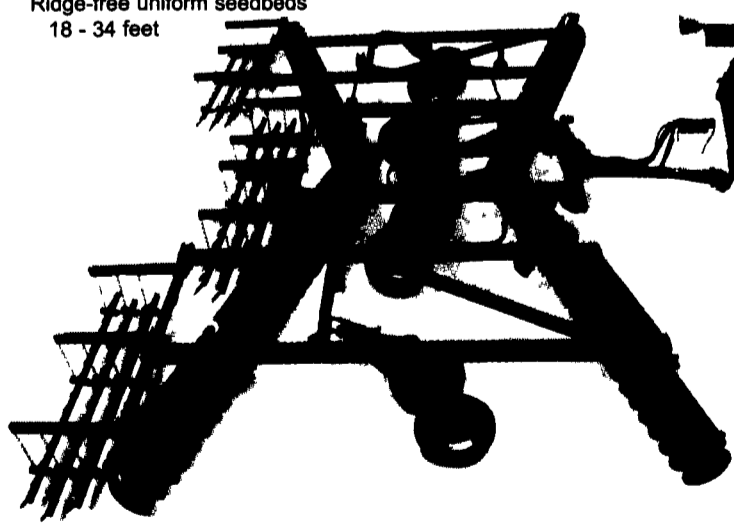

MAXXUM Tractors
95 - 160 PTO hp

MAGNUM Tractors
170 PTO hp

DX Tractors
21 - 39 PTO hp

1200 PLANTERS
Granular or Liquid Fertilizer

CASE CREDIT

RMX Tandem Disks
Ridge-free uniform seedbeds
18 - 34 feet

ecolo-til 2500
yield-til system