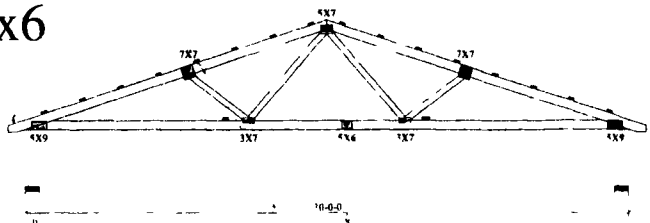

40Wx80Lx12H 1-12w12h sliding door
1-10w10h garage door
1-3' entry door $21,400
14'H $22,900
16'H $24,900

50Wx96Lx14H 1-14w14h sliding door
1-12w12h garage door
1-3' entry door $28,400
16'H $33,000

PRICES INCLUDE TAX, DELIVERY, MATERIALS
AND LABOR FOR CONSTRUCTION

Before You Buy, Give Pioneer A Try!
(CALL FOR DETAILS)
TOLL FREE 1-888-448-2505

www.pioneerpolebuildings.com

Only 10 Minutes Away From
Cabela's
New 250,000 sq. ft. Outfitter Superstore

PPB, Inc.

Can We Build One For You?

40 Pound Snowload
50 Pound Total Load
2x6/2x6