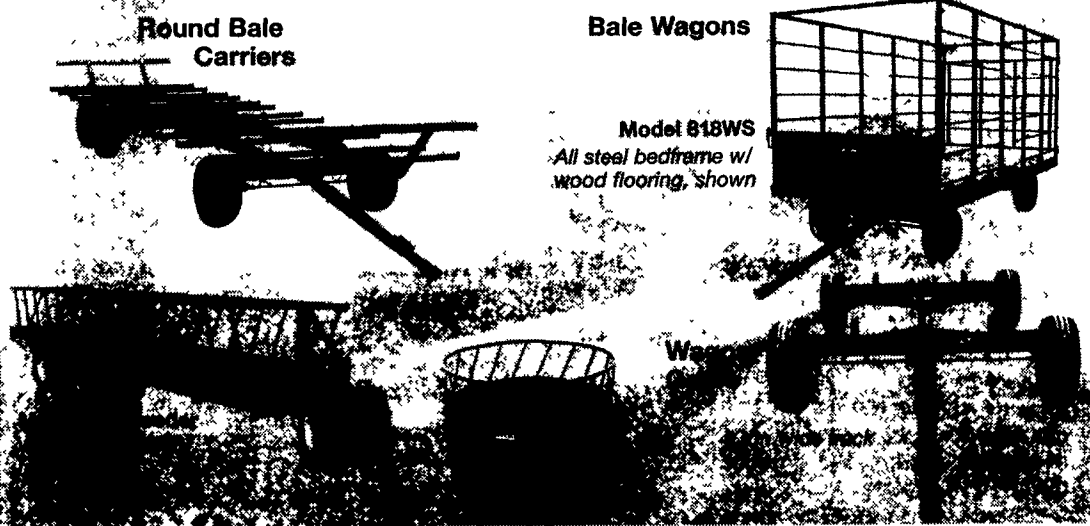

It's the Way To Hay!

Bring It In, Feed It Out With Farmco

Durable, affordable equipment that keeps working a long as you do

Round Bale Carriers

Bale Wagons

Model 618WS
All steel bedframe w/wood flooring, shown

Call Your Local Dealer About Our Complete Line Today!

- **Delaware**
  - B & W Ag Enterprises Greenwood, DE • 302/242-1495
  - Hoover Equipment Middletown, DE • 800/341-4028
- **Maryland**
  - George Hines Equipment Union Bridge, MD • 410/775-2629
  - Lynn Atkins Biddinger, MD • 301/245-4617
  - Potomac Valley Supply Hagerstown, MD • 301/223-6877
  - Walter G Coale, Inc Churchville, MD • 410/838-6470
- **New Jersey**
  - Brodhecker Farm Newton, NJ • 973/383-3592
- **Dee Edwards** Far Hills, NJ • 903/234-2043
- **Quality Structures** Flemington, NJ • 908/782-7408
- **Pennsylvania**
  - Blue Mt Diesel New Tnpoli, PA • 610/298-3483
  - Erb & Henry Equipment New Berlinville, PA • 215/367-2169
  - Farmer's Supply & Equipment Airville, PA • 800/419-5456
  - Fields Implement Eighty Four, PA • 412/222-1154
- **Gunther Heussman, Inc** Emmaus, PA • 215/965-5203
- **Hoover, Inc** Intercourse, PA • 717/768-8231
- **Glenn Wagener** Darlington, PA • 412/827-2184
- **James Bergen** Slate Hill, NY • 914/355-4571
- **Leaders Farm Equipment** Everett, PA • 814/652-2809
- **Lebanon Valley Implement** Richland, PA • 717/866-7518
- **Longeneckers, Inc** Williamsburg, PA • 814/793-3731
- **Marshall Machinery** Honesdale, PA • 717/729-7117
- **Newslinger Machinery** Kutztown, PA • 610/683-5970
- **Rieff's Farm Service** Shippensburg, PA • 717/532-8601
- **Romberger Farm Supply** Klingerstown, PA • 717/648-2081
- **Rovendale Ag & Barn** Watsonstown, PA • 717/538-9564
- **Wyn Koop Farm Equipment** Marion Center, PA • 412/397-4960

FARMCO MFG.

2937 Irishtown Road • Ronks, PA 17572 • 717/768-7769

"Your Need is Our Challenge" Coopers

EST. IN 1937

John Deere Sales and Service

- Chestertown, MD 410-778-3464
- Cecilton, MD 410-275-2195
- Glasgow, DE 302-834-0114

Cecilton Location • 1-888-JD DEALS

COMBINES & HEADS

- JD 9410 w/Green Star Yield Mapping, Like Brand New **On Consignment**
- JD 693 Corn Head **On Consignment**
- JD 915 Flex Head **On Consignment**
- JD 925 Flex Head

DRILLS & PLANTERS

- JD 750 Drill $13,000
- Houck Multi Hitch $3,500
- JD 7000 6 Row Corn Planter w/Dry Fert $4,500
- JD 7000 16 Row Corn Planter

TRACTORS

- JD 990 w/430 Front End Ldr, 15 Hrs, Demo **JOHN DEERE**
- MF 375, 1988
- Allis Chalmers 7045 w/Cab

SKID LOADERS

- NH LX665, 1,300 Hrs $12,000 $11,000
- JD 250, 1,000 Hrs $14,500
- JD 250, 850 Hrs. $15,000

MISCELLANEOUS

- Howard Price 727 Turf Blazer, 91" Cut, 34 HP, 1,142 Hrs.
- Unverferth 6 Shank, 6 Row Ripper Stripper
- Danuser Post Hole Digger
- Brillion 6 Row Cultivator
- Worksaver Rear Blade

Salesmen: Mike Kern, Bill Dilling

Check our web page for photos of used equipment www.coopersjd.com

Chestertown Location • 1-888-DEERE-4U

TRACTORS

- JD 4600, 4WD, Turf Tires w/460 Ldr $17,000
- '00 JD 4300, 4WD **SOLD** es, 204 Hrs $11,500
- JD 970, 4WD, Turf w/80 Ldr, 695 Hrs. $13,000
- Case 5220, MFWD, Cab w/520 Ldr, 2,900 Hrs. $32,500
- Int. 184 .....$1,500
- Ford 4000 .....$4,000

COMBINE & HEADS

- JD 9500, 1990, 2303 Sep Hrs $35,000
- JD 922 Cutter Bar $5,500
- JD 915 Cutter Bar $6,000