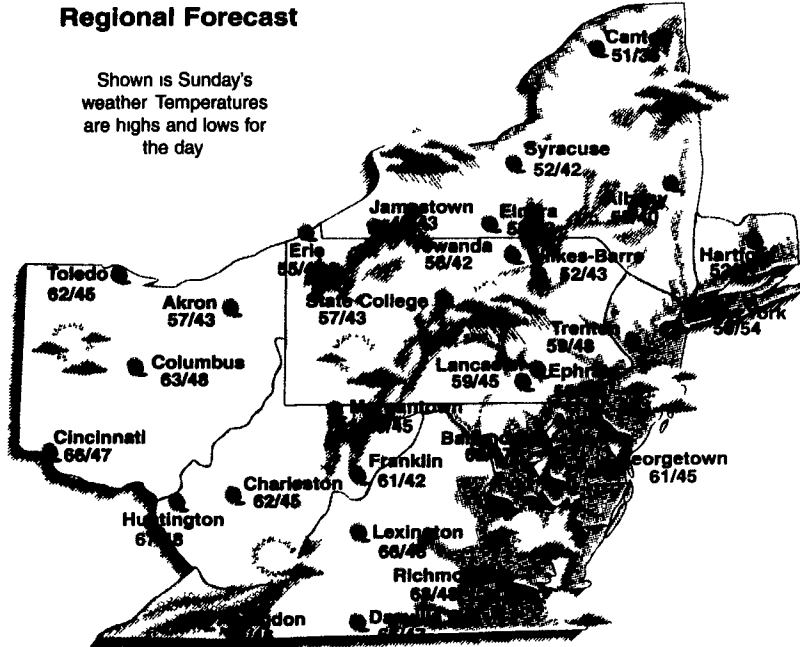

Regional Forecast

Shown is Sunday's weather. Temperatures are highs and lows for the day.

Last Week's Precipitation Lancaster

October 09	0.00"
October 10	0.00"
October 11	0.00"
October 12	0.00"
October 13	0.00"
October 14	1.32"
October 15	0.12"