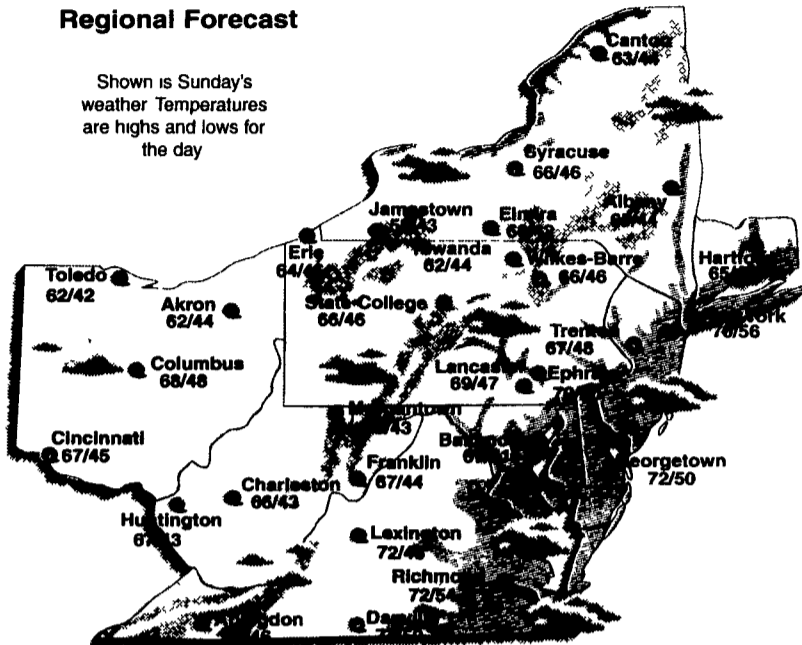

Regional Forecast

Shown is Sunday's weather. Temperatures are highs and lows for the day.

Last Week's Precipitation Lancaster

October 02	0.00"
October 03	trace
October 04	0.28"
October 05	0.00"
October 06	0.00"
October 07	0.00"
October 08	0.00"