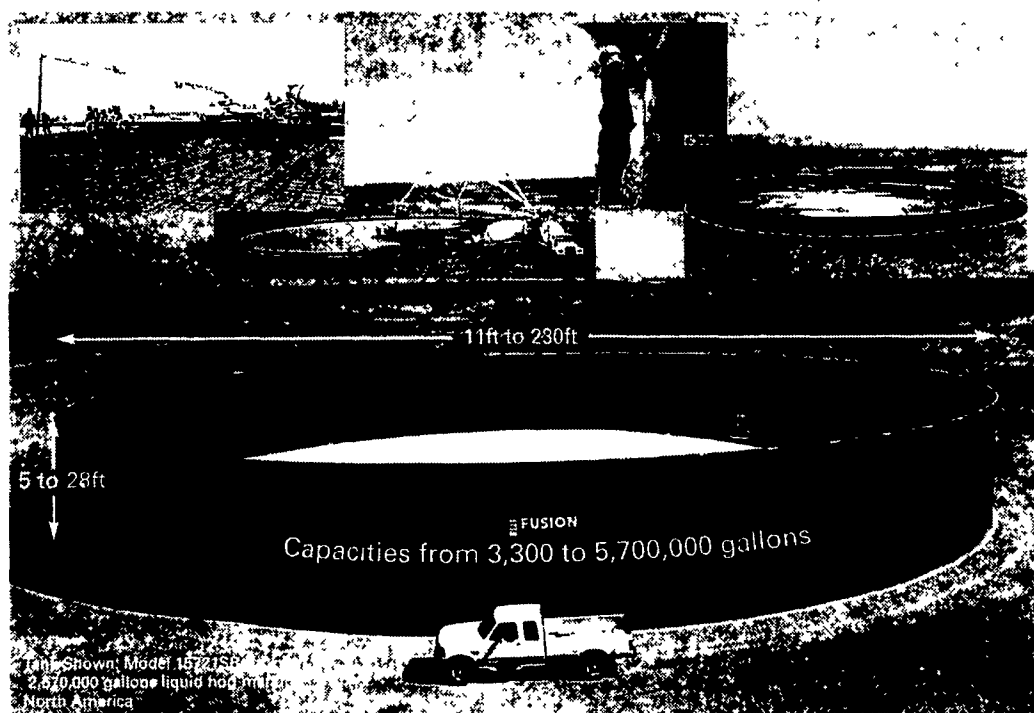

Zimmerman's Harvestore® Repair

Oakland Mills, PA
717-463-9731

TOLL FREE 1-877-405-2174
www.silosandtanks.com

www.fusiontanks.com

Ask for Salesman,

Dick Wilson

NOT ALL SIZES NRCS APPROVED

INTRODUCING

Lapp's Barn Equipment, Inc.

as a

Supercart **VALMETAL**

Full-line dealer

Ring drive unloader

Bedding chopper

Hammer mill 1215

Agri-Chopper mobile for big bales

WE SERVICE WHAT WE SELL

Radio Dispatched Trucks
Call or Write For FREE Catalog

LAPP'S BARN EQUIPMENT, INC.

5935 Old Philadelphia Pike
(PA Rt. 340) Gap, PA 17527

PHONE:
717-442-8134