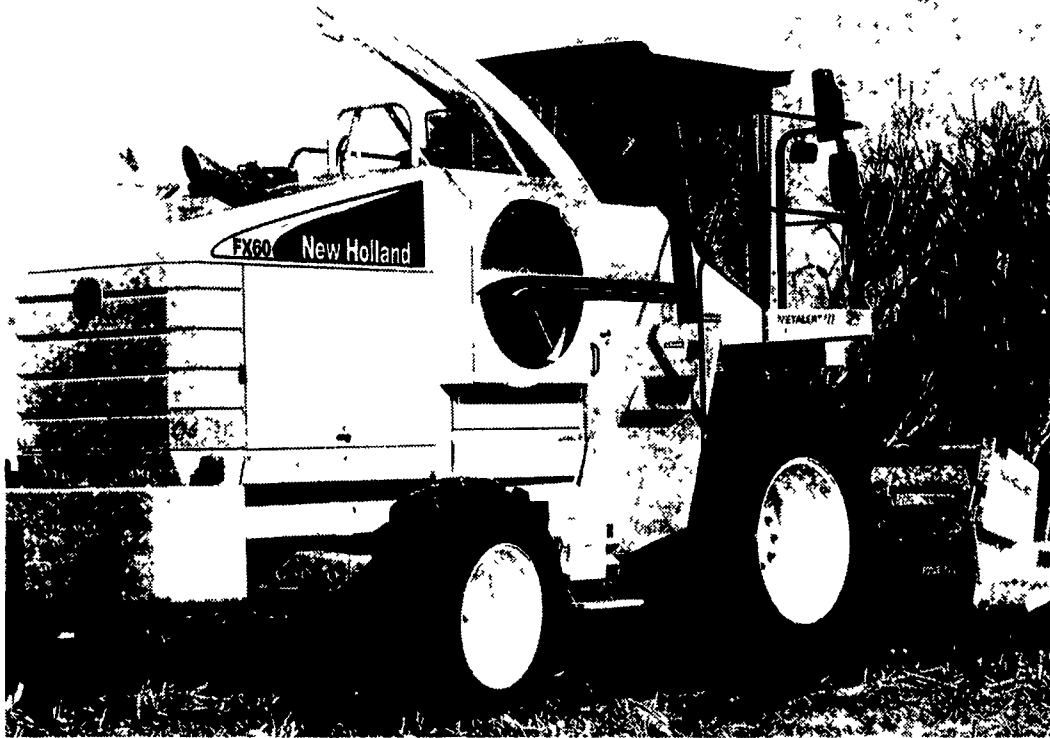

Beef cross bulls and heifers 80-100 lbs 115.00-152.50.

**HOGS** 1 BARROWS AND GILTS. one

45-50% lean 215 lbs 39.00.

**FEEDER PIGS** 0...**NO MARKET TEST!** **SHEEP** 12...**SLAUGHTER LAMBS:** few Choice 70-105 lbs 87.50-99.00.

**SLAUGHTER SHEEP:** few 36.00-45.00.

**GOATS** 136...(All sold by the head with weights estimated). Kids: Selection 1 20-40 lbs 35.00-38.00, 40-50 lbs 45.00-48.00, 50-70 lbs 55.00-64.00. Selection 2 under 20 lbs 6.00, 20-40 lbs 21.00-38.00, 40-60 lbs 35.00-45.00, 60-80 lbs 47.00-64.00. Yearlings Selection 2 40-60 lbs 35.00-54.00. Nannies: 50-70 lbs 38.00-63.00, 70-100 lbs 60.00-75.00, 100-125 lbs 65.00-78.00 Billies: 50-70 lbs 46.00-59.00, 70-100 lbs 90.00-107.00, 100-150 lbs 100.00-140.00.

**Powerful, High-Capacity Chopping You Demand It**

**New Holland builds it - new Fx self-propelled forage harvesters put you in control of Greater Productivity.**

As a custom harvester or large dairy operator, you'll appreciate the productivity-boosting performance of the new FX self-propelled forage harvesters from New Holland. The new FX30, FX40 and FX60 forage harvesters are built to help you work faster - in all crop conditions - with added convenience, comfort and control.