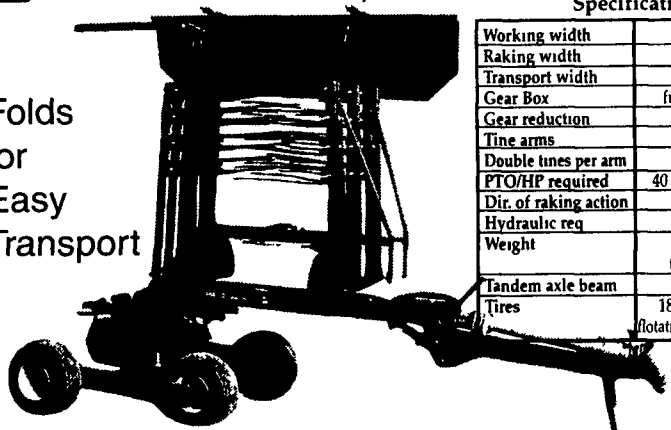

JOHN DEERE TRACTORS

2755, hi-low, dual remotes, 540/1000, 4,200 hrs
2555, hi-low, dual remotes, 18.4x30, 2,500 hrs.
2040, rollbar, canopy w/JD ldr, 3,500 hrs.
1050, 4 WD, ag tires, ldr, **SOLD**
955, 4WD, w/JD ldr & backhoe 1 700 hrs.
301, Shuttle, 3 pt. PTO w/ldr

EQUIPMENT

NH LX885, skid loader, 2,500 hrs
NH 555D, skid loader, 1,300 hrs.
NH 311, baler w/thrower
NH 28, blower
NH 824, corn head
Ford 515, sickle bar mower
NH 52LA, loader fits 35 & TL models
JD 272, 6' 3 pt. grooming mower
JD 350, sickle bar mower
Weights to fit most Ford tractors

★ All Tractors Tested On Our Farms ★ ★ Lease & Financing Available ★
★ Tractors Stored Inside ★ ★ Please Call For Appointment ★

Burkholder Bros. Tractor

400 Flintville Rd., Lebanon, PA 17042
(2 miles from Schaefferstown on Rt. 419 South. Turn right on Flintville Rd.)
2 Locations

717-272-2352

Lloyd Burkholder
330 Crest Rd., Lebanon, PA

717-949-2123

Leon Burkholder
400 Flintville Rd., Lebanon, PA

Fax: 717-272-2352

Rotary Rake

Specifications

Working width	up to 13'
Raking width	11
Transport width	59"
Gear Box	fully enclosed
Gear reduction	9.7 to 1
Tine arms	11
Double tines per arm	4
PTO/HP required	40 HP - 540 RPM
Dir. of raking action	left
Hydraulic req	1200 psi
Weight	1550 lbs w/ tandem axle
Tandem axle beam	optional
Tires	18.5 x 8 x 4 bolt rotation on galv wheels

Folds for Easy Transport

Steel Wheels & Honda engine also available