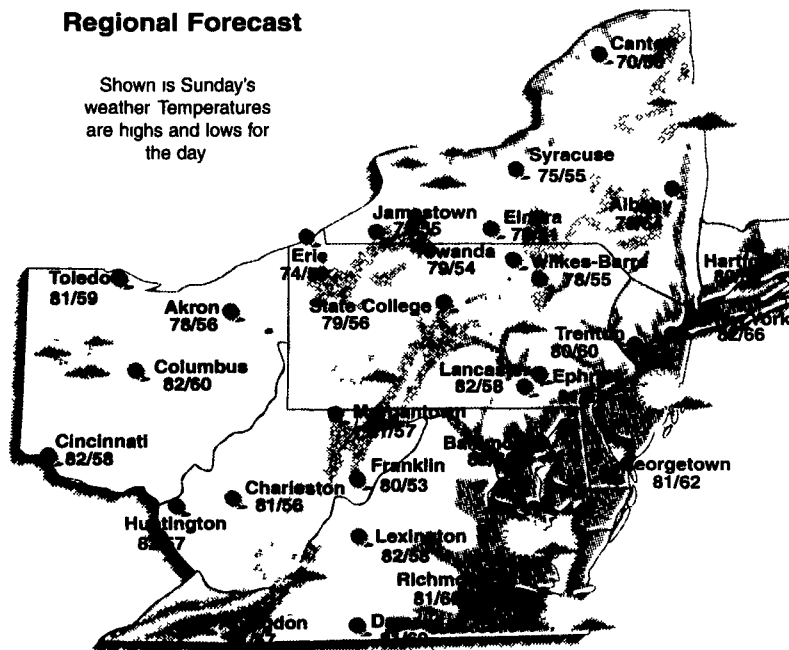

Regional Forecast

Shown is Sunday's weather. Temperatures are highs and lows for the day.