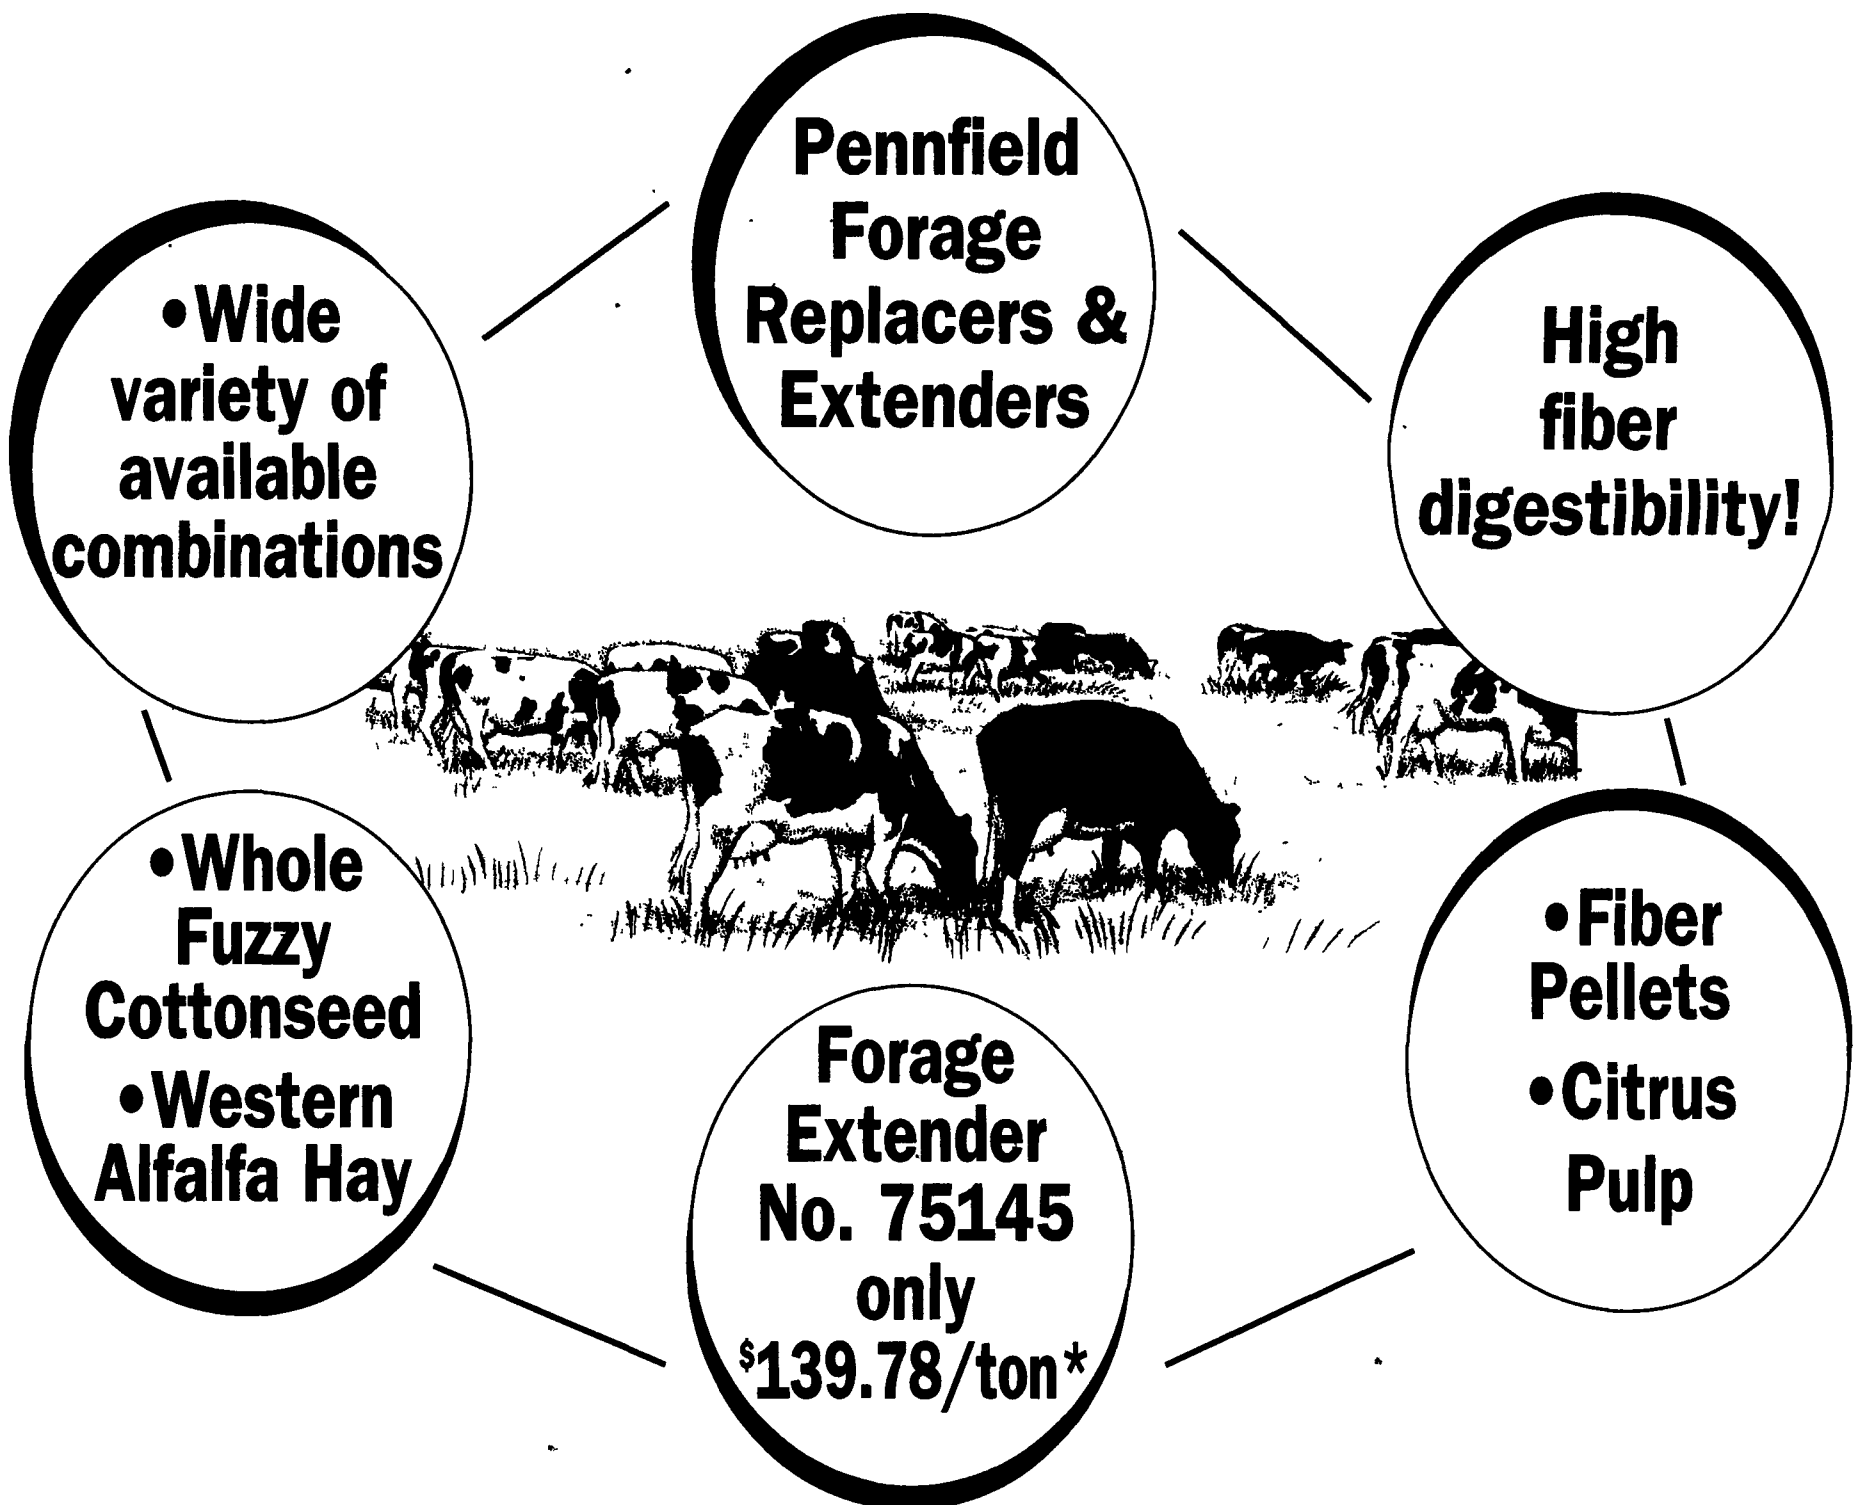

***Want more milk?***

***Running short on corn silage?***

***Poor quality hay?***

***A Pennfield forage extender or replacer may be your answer!***

**\*Price is for the week of 8/25/03 and includes 4-ton quantity, early order, mid-week, and 4% cash discounts.**

**For more information about the Pennfield forage replacer or forage extender that's best for your dairy herd, contact your Pennfield Dairy Consultant!**

**1-800-995-0333**

**www.pennfield.com**