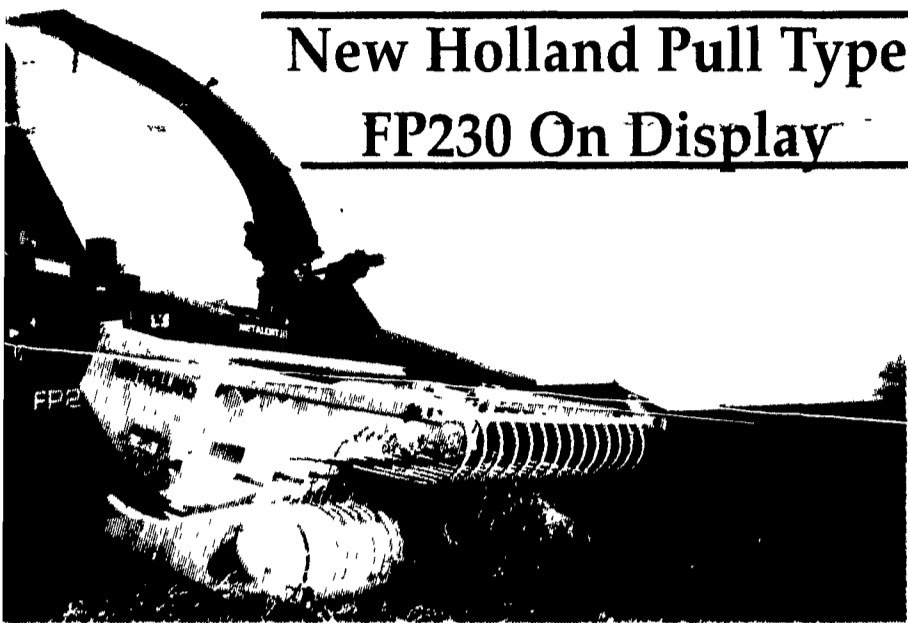

ND DISPLAY AT ust 19, 20 & 21 nd Street

New Holland Pull Type FP230 On Display

Powerful, High-Capacity Chopping You Demand It

New Holland builds it - new Fx self-propelled forage harvesters put you in control of Greater Productivity.

As a custom harvester or large dairy operator, you'll appreciate the productivity-boosting performance of the new FX self-propelled forage harvesters from New Holland. The new FX30, FX40 and FX60 forage harvesters are built to help you work faster - in all crop conditions - with added convenience, comfort and control.

New Holland FP230 and the FP240, designed and built to deliver best-in-class capacity and chop quality. Both models feature a rugged 1,000-rpm driveline, designed for today's higher horsepower tractors. The FP230 can be used with tractors up to 225 PTO hp; the FP240 with tractors up to 300 PTO hp.