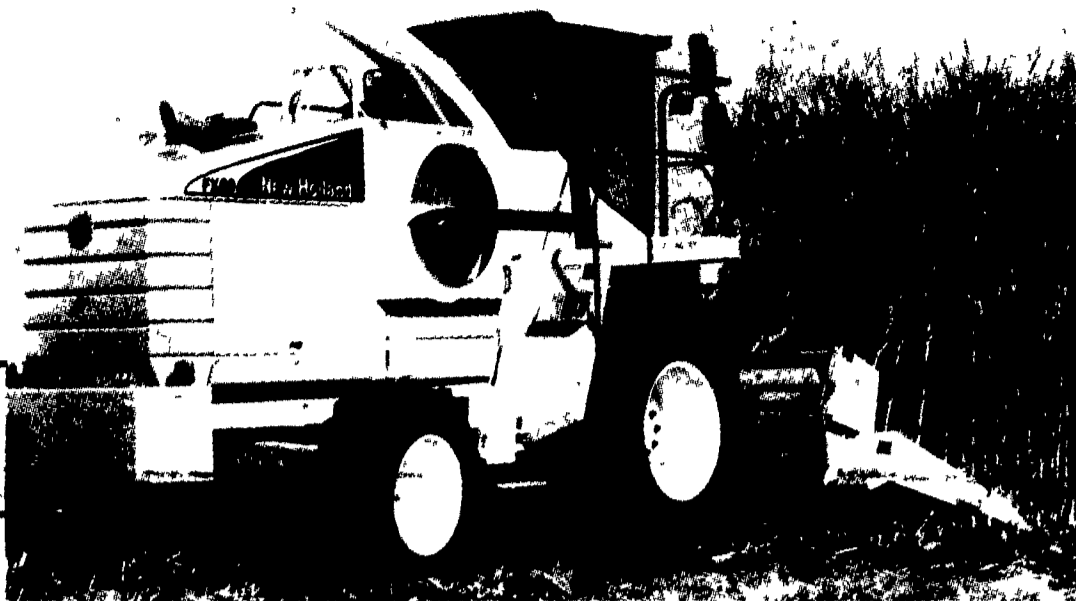

ND DISPLAY AT ust 19, 20 & 21 nd Street

New Holland Pull Type FP230 On Display

Powerful, High-Capacity Chopping You Demand It

New Holland builds it - new Fx self-propelled forage harvesters put you in control of Greater Productivity.

As a custom harvester or large dairy operator, you'll appreciate the productivity-boosting performance of the new FX self-propelled forage harvesters from New Holland. The new FX30, FX40 and FX60 forage harvesters are built to help you work faster - in all crop conditions - with added convenience, comfort and control.

New Holland FP230 and the FP240, designed and built to deliver best-in-class capacity and chop quality. Both models feature a rugged 1,000-rpm driveline, designed for today's higher horsepower tractors. The FP230 can be used with tractors up to 225 PTO hp; the FP240 with tractors up to 300 PTO hp.