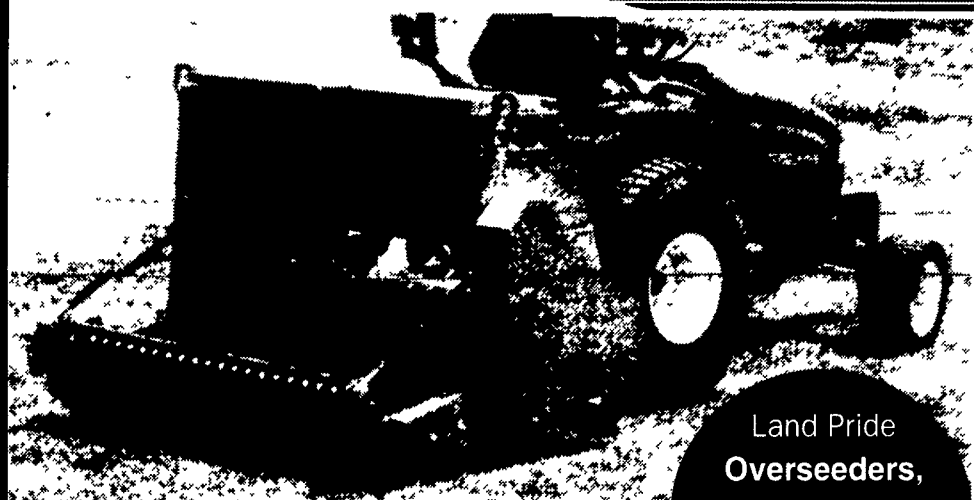

Land Pride

Land Pride 48" and 72" Solid Stand OVERSEEDERS

Land Pride Overseeders, dependable germination year in and year out.

offer precise placement and seed-to-soil contact making them ideal to overseed existing stands of grass and establish new turf.

For A Super Finish Start With Land Pride
AIR TUNNEL GROOMING MOWER
Featuring more blade overlap, larger wheels, heavier spindles and thicker blades, the AT3550 is built for many years of productive commercial use.

Ideal for mowing roadsides and ditches
50-180 HP 10'
ROTARY CUTTERS

- 6' Main deck, 5' right wing
- Counterweight box on left side
- Self-leveling hitch reduces drawbar wear
- 10 1/2" Deck height with 1/4" side thickness
- 80 Degree turning angle achieved due to narrow tongue design
- 6" Blade overlap

ALL-FLEX MOWERS
Put a Land Pride All-Flex Mower behind your tractor and suddenly you have less work, and more gratifying results. That's because our All-Flex Mowers are built with all the Land Pride quality and reliability you've come to expect. And for nearly any grooming job.