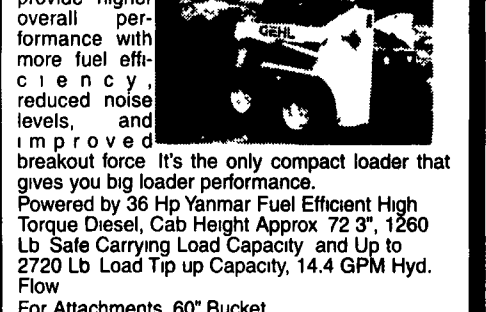

GEHL 7600 SKID LOADER GEHL DEMONSTRATOR SKID LOADER

Gehl Model 7600, SAE Operating Load 3150 Lbs., Up To 3600 Lb Lift Capacity, Nearly 12 Feet High, 2 Speed Almost 14 MPH

Don't Let The Mud & Slop Stop Your Loader
Let Binkley & Hurst Bros. Keep You Going with a

GEHL COMPACT TRACK LOADER Model CTL 60

Powered by 67 HP Yanmar Diesel With Tip Up Capacity of 4630 lbs.

IN STOCK Ready To Work!

Great To Be Used In Many Applications Such As:
Turf Farms, Golf Courses, Landscaping, Snow Removal, Nurseries and Most Farm Applications Serviceability

CTL80 Compact Track Loaders

Follow the tracks to Gehl if you're searching for a new solution to muddy work site challenges!