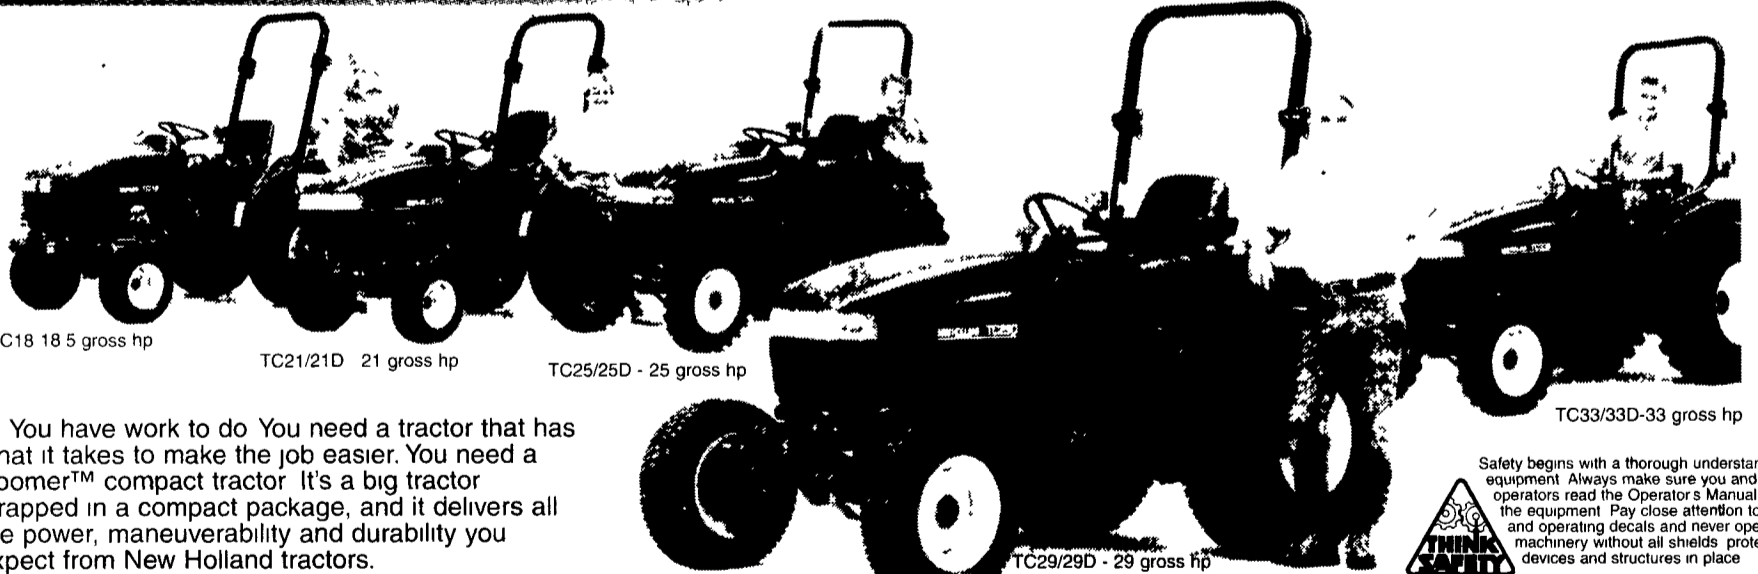

NEW HOLLAND

**Stand for quality,
and value.**

TN/TND/TNS TRACTORS - 42 to 62 PTO hp
All-Purpose Tractors With Big-Tractor Features

TS TRACTORS
70 to 90 PTO hp
Hard Working and Dependable

**LS Super
 Boom Skid
 Loaders**
**Unmatched
 productivity**
 ...
**on the farm,
 in the field or
 on the
 jobsite**

Every New Holland Super Boom™ skid steer is engineered for maximum productivity and performance. With rated SAE operating loads of up to 2,800 pounds with out counterweights, auxiliary boom-hydraulic circuits, optional highflow hydraulics and more attachments than you can shake a shovel at, a Super Boom gets a lot of work done — fast.

Special features	LS125	LS140	LS150	LS160	LS170	LS180	LS190
SAE Operating Load, Lbs	700	1,283	1,283	1,750	1,765	2,555	2,842

Boomer™ The Ultimate Power Tool

TC18 18.5 gross hp

TC21/21D 21 gross hp

TC25/25D - 25 gross hp

TC29/29D - 29 gross hp

TC33/33D-33 gross hp

You have work to do. You need a tractor that has what it takes to make the job easier. You need a Boomer™ compact tractor. It's a big tractor wrapped in a compact package, and it delivers all the power, maneuverability and durability you expect from New Holland tractors.