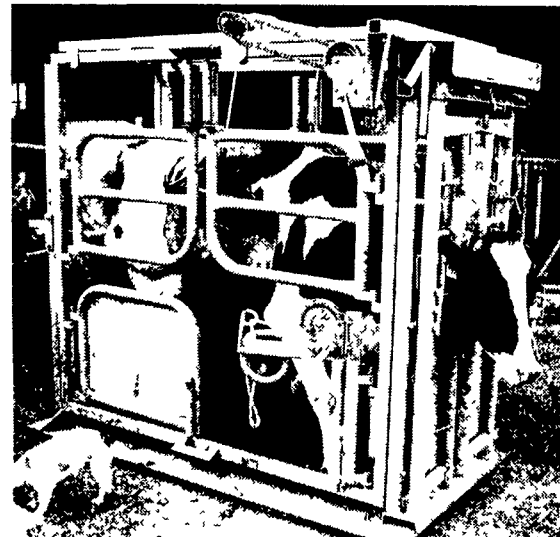

Fabricated for Durability & Dependability

- All welded construction for many years of trouble free service
- Stalls are constructed with 1 9 O D (133) wall, high strength tube and 2" square post with 1/4" wall

GATES & FENCING

Finished with Top Grade TGIC polyester Coating

All Gates & Fencing Made Of 1.9" Outside Diameter High Yield Steel Tubing With 13 Ga. Wall

**Congratulates
The 2003
Award Winner**

HEADLOCKS EXTRA HEAVY CONSTRUCTION

**Three
Sizes
Available
To Meet
All Your
Cattle
Handling
Needs**

Combination Hoof Care / Vet Chute

*Designed for safe
and efficient
handling of cattle for
hoof care or
veterinarian*

Hours Mon. Thru. Fri. 7 to 5
717-738-7365