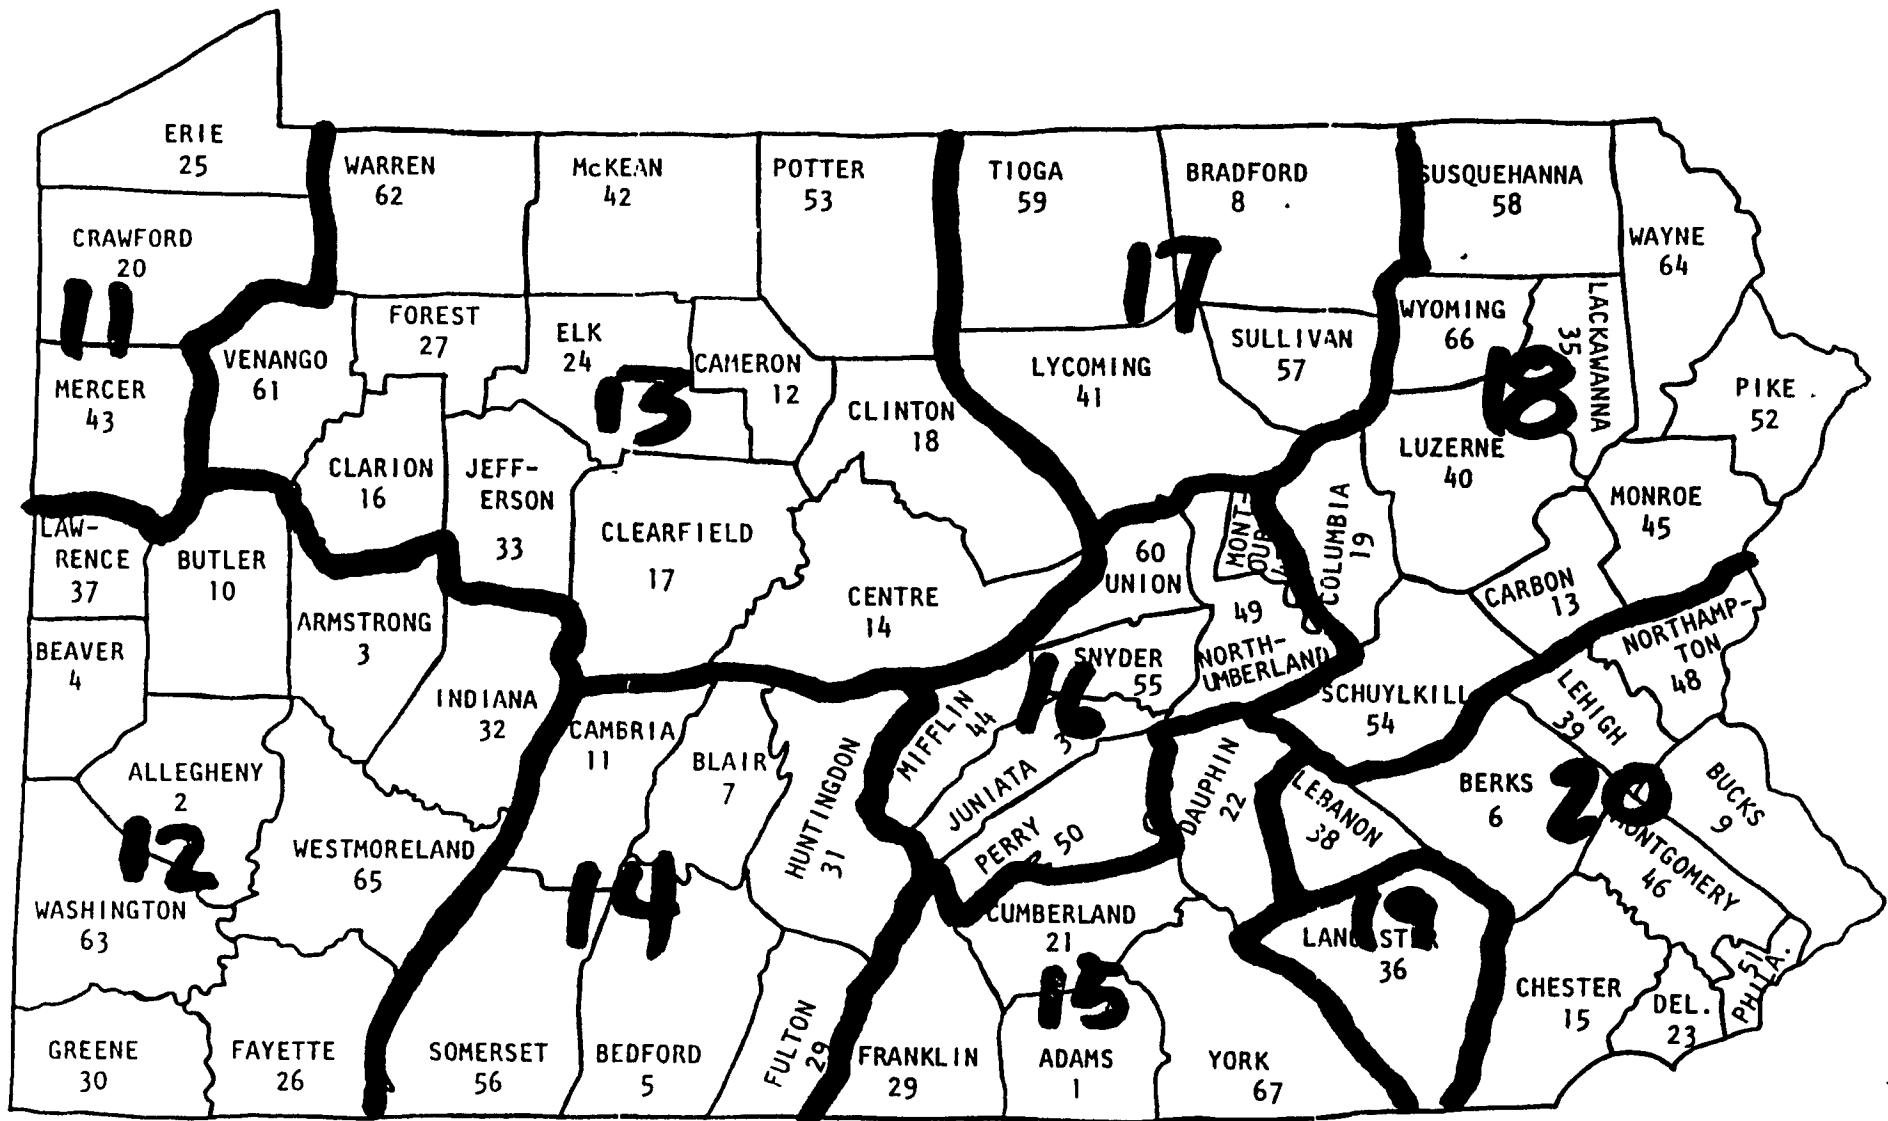

DAIRY OF DISTINCTION DISTRICTS

Congratulations to the DAIRY OF DISTINCTION Award Recipients

NEW LX SERIES ROTARY CUTTERS

The Brush Busters

Keep your home, farm, or property in top shape with the all-New LX Series Rotary Cutters from John Deere. In 4-, 5-, and 6-foot cutting widths, they'll make quick work of tall grass or weedy overgrowth.

Each cutter features:

- Height-adjustable, puncture proof rear tire
- Exclusive iMatch™ compatibility for easy hook-ups
- Round-back design for better maneuverability around trees and into corners
- Open distribution design for less clumping
- John Deere-designed gearcases for durability
- Available slipclutch driveline protection
- Standard front and rear safety shields
- Pan-type blade-holders with blades that spin up to 14,960 ft./min for a clean cut

**Award
Winners!**

From...

MOUNTAIN VIEW SUPPLY, INC.
5104 Old Rt. 22, Hamburg, PA
610-488-1025

WestfaliaSurge

MAGNUM AUTOROTOR 90 "The Next Revolution"

Introducing the next generation of high efficiency WestfaliaSurge Autorotor parlors: