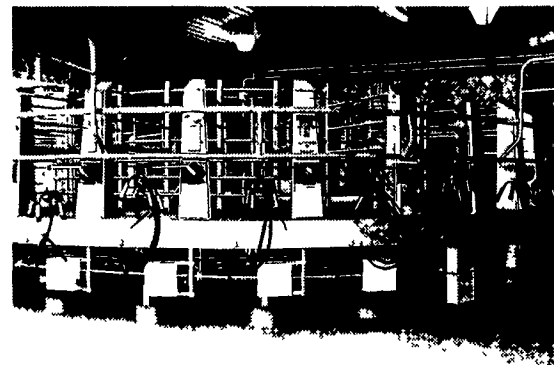

ProFormance™ The most modern milking centers containing integrated systems to help you achieve the highest possible efficiency and milk quality.

- New ergonomic milker unit handling arm improves operator efficiency
- New concrete platform design allows for faster installation
- New variable speed drive system for higher performance, quieter operation and longer life
- New drive wheels for superior traction and longer life
- Optional Subway system provides easier access and clean milking environment
- More cows in less time with less labor