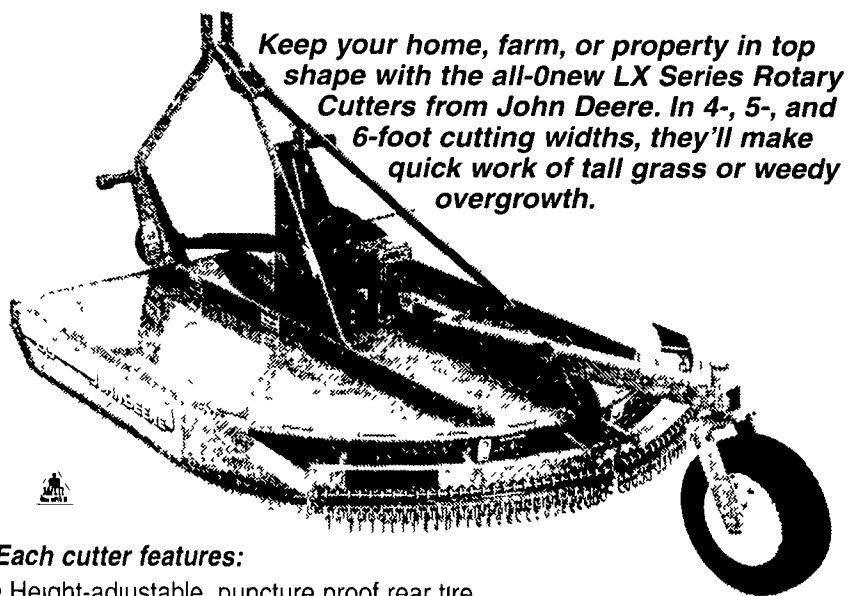

DAIRY OF DISTINCTION DISTRICTS

Congratulations to the DAIRY OF DISTINCTION Award Recipients

NEW LX SERIES ROTARY CUTTERS

The Brush Busters

Keep your home, farm, or property in top shape with the all-New LX Series Rotary Cutters from John Deere. In 4-, 5-, and 6-foot cutting widths, they'll make quick work of tall grass or weedy overgrowth.

Each cutter features:

- Height-adjustable, puncture proof rear tire
- Exclusive iMatch™ compatibility for easy hook-ups
- Round-back design for better maneuverability around trees and into corners
- Open distribution design for less clumping
- John Deere-designed gearcases for durability
- Available slipclutch driveline protection
- Standard front and rear safety shields
- Pan-type blade-holders with blades that spin up to 14,960 ft./min for a clean cut