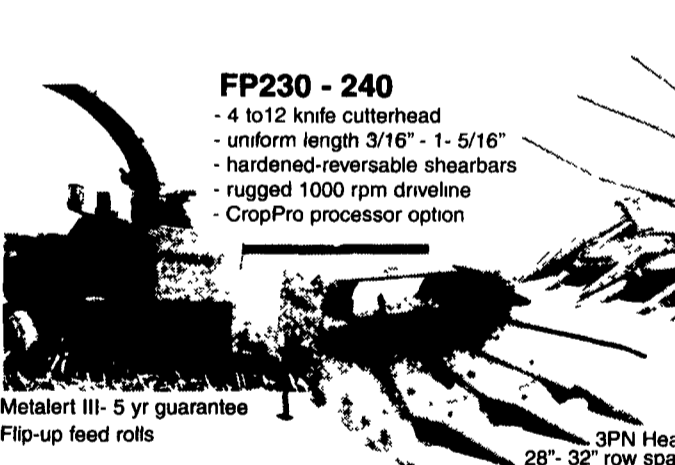

MESSICK'S
www.messicks.com

Steers up to 50% tighter than competition
FWD full-time or on demand
14 - 39 PTO hp
0% for 36 month

BUILT for farm work.

Super-steer is the tightest turn in the industry
clutchless power shuttle
42 - 62 PTO hp
0% for 24 month
A rated speed of 2300 rpm is lower than competitive models giving
lower noise, lower vibration, and longer engine life

Manure Spreaders
T-Rod or Pintle Aprons
141 - 410 bushel
"floating floor," - won't
chip, crack, peel or
splinter

"Strong Base"
Engineered to have the toughest floors and sides of any spreader available!
corrosion-resistant and stronger than ordinary steels.

10 disc's
13 ft. cut
L431 Discbine
superior maneuverability
3,000 rpm
superior durability
superior design: interlocking rubber rolls