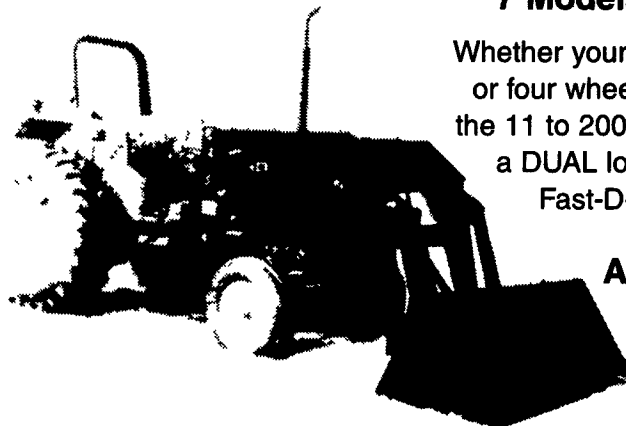

WOODS

NEVER LOOK BACK

The all new Woods front-mount leaves the rest behind.

MOW'N MACHINE

The most advanced line of zero-radius mowers and attachments.
Mount Snow Blowers, Blades, Mowers and More.

- New improved transmission for long life
 - Increased fuel capacity lets you mow all day.
 - Improved deck allows easy maintenance.
 - Larger drive and tail wheels get you over and around obstacles.
 - Superior seat designed for maximum comfort.
 - Full range of attachments available.
- No other front-mount compares. Come in and see the new Woods F-Series Mow'n Machine today!

WOODS

Mid-Mount Mow'n Machine Also Available.

REARMOUNT FINISH MOWERS

The RD7200 Rear Discharge Finish Mower is the newest addition to the Woods line of 3 point hitch finish mowers.

- V-Belt Drive with 3 blades
- Industrial Quality Blade Spindles with Tapered Roller Bearings
- Floating 3 point hitch
- Stagger Mounted Caster Wheels
- Available for 20 to 40 HP, 540 RPM Category Tractors
- 72 Inch Cutting Width

WOODS

LOADERS

WOODS DUAL

7 Models to choose from.

Whether your tractor has two wheel or four wheel drive and falls within the 11 to 200 HP range Woods has a DUAL loader to fit your needs. Fast-D-Tach attaches to your tractor in minutes. Available in tractor matching colors

WOODS

WOODS BRUSHBULL CUTTERS

Got a tough application? Knee deep in the thick stuff? Then you need the most relentless rotary cutter on the market, the Woods BrushBull,™

Standard Duty Series:
48, 60, 72 & 84 inches.