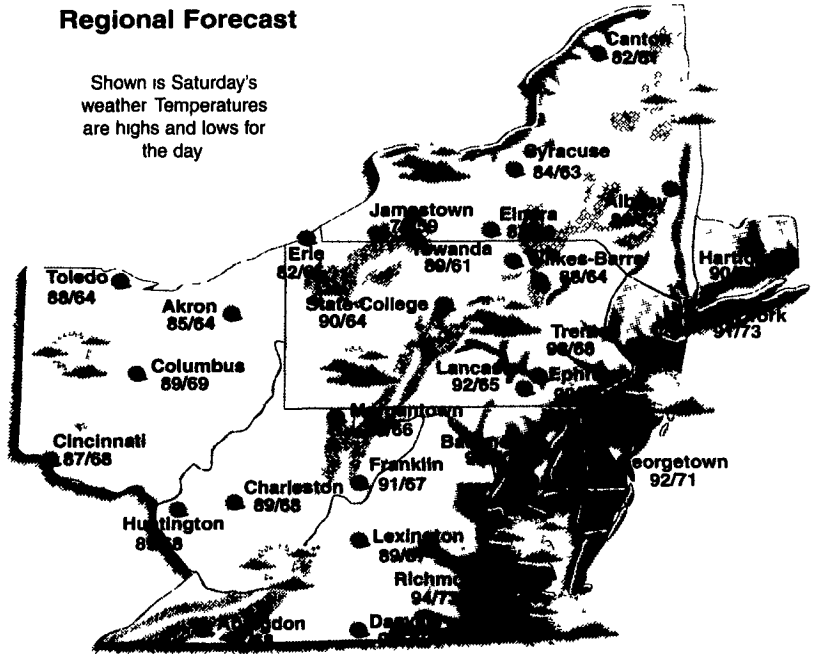

Regional Forecast

Shown is Saturday's weather. Temperatures are highs and lows for the day.

Last Week's Precipitation Lancaster

June 25	0.00"
June 26	0.00"
June 27	0.00"
June 28	0.00"
June 29	0.00"
June 30	trace
July 01	0.00"