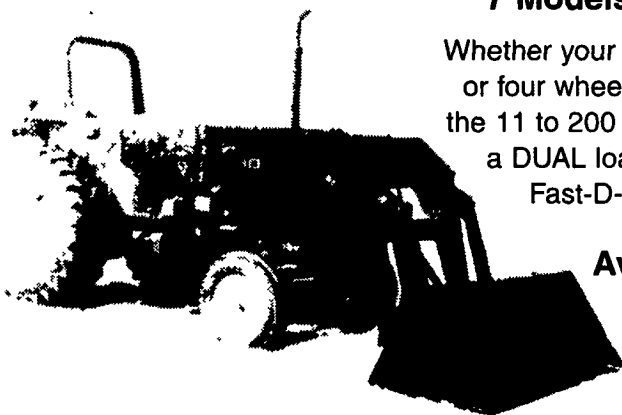

WOODS BRUSHBULL CUTTERS

Got a tough application? Knee deep in the thick stuff? Then you need the most relentless rotary cutter on the market, the Woods BrushBull,™

- Standard Duty Series:**
48, 60, 72 & 84 inches.
- Medium Duty Series:**
60, 72 & 84 inches
- Heavy Duty Series:**
60, 72 & 84 inches

PUT A BAT IN YOUR BARN BATWING 3180 - SPINDLE MOWER

The Woods model 3180 is the toughest Batwing® mower we've ever built A "clean deck" design that resists cut material build-up, innovative Intra-Drive™ gearboxes engineered and built by Woods, and the fastest blade speeds of any mower in its class The 3180 Batwing® cuts through brush, up to three inches in diameter A blade overlap of over six inches, and you have a mower that delivers a quality cut, without streaking From its heavy-gauge deckplate to its heavy-duty drivelines, we build the 3180 to last What's more, they come complete with a 36-month gearbox warranty