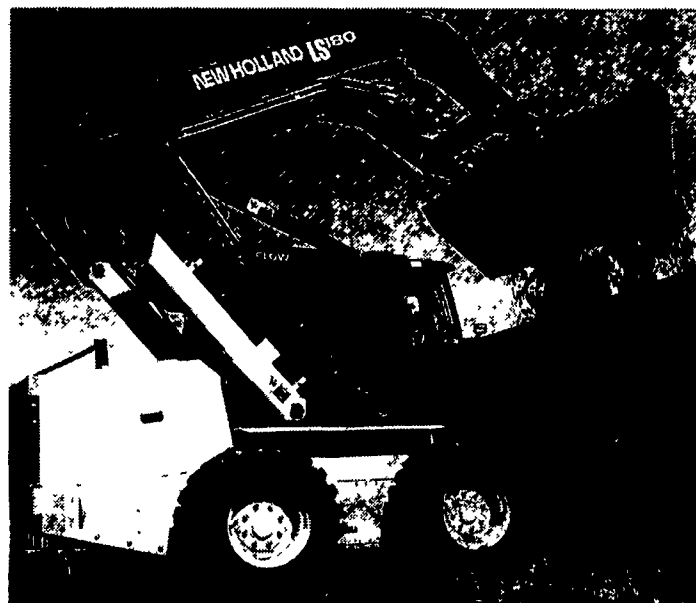

**NEW HOLLAND**

**Get New Holland for quality,  
durability and value**

**TN/TND/TNS TRACTORS - 42 to 62 PTO hp**  
**All-Purpose Tractors With Big-Tractor Features**

**TS TRACTORS**  
**70 to 90 PTO hp**  
**Hard Working and Dependable**

**LS Super  
 Boom Skid  
 Loaders**  
**Unmatched  
 productivity**  
 ...  
**on the farm,  
 in the field or  
 on the  
 jobsite**

Every New Holland Super Boom™ skid steer is engineered for maximum productivity and performance. With rated SAE operating loads of up to 2,800 pounds with out counterweights, auxiliary boom-hydraulic circuits, optional highflow hydraulics and more attachments than you can shake a shovel at, a Super Boom gets a lot of work done — fast.