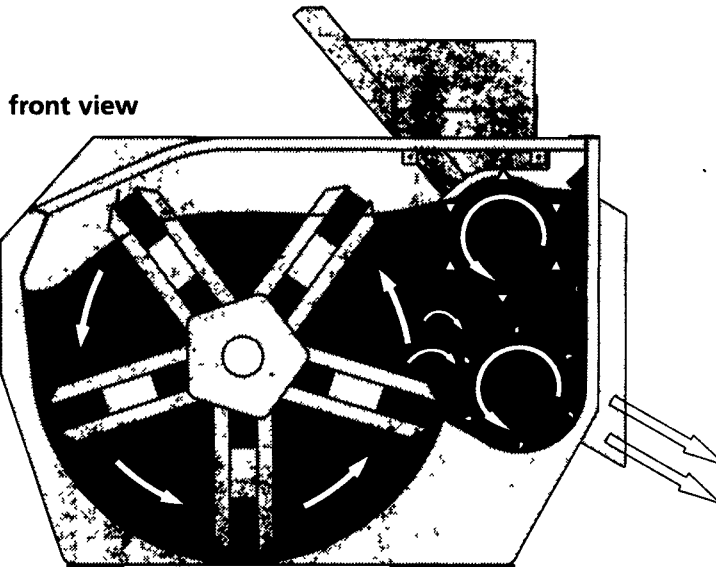

Uses For Spray Foam Insulation Are:
Refrigeration, Tanks, Metal Bldgs., Cow Barns, Mushroom Houses, Roofing Systems, R Value 6.7 Per Inch

PAUL H. COLLINS
Urethane Foam Systems
369 Eden Road, Quarryville, Pa 17566
Phone: 717-786-0757
Fax: 717-786-7403
www.foamforce.com
Clip & Save This Ad

STEEL HAY WAGON BOXES
Also available in aluminum
**ROUND BALE CARRIERS,
ROUND BALE FEEDERS.**
Lancaster, Pa.
ELIMSPORT WELDING SHOP
570-547-2476 or
1-866-875-2476

Get the REEL Advantage

A Faster, More Thorough Mix

The large-diameter reel provides a gentle tumbling action and the two side augers produce an end-to-end blending action. This unique combination ensures faster mixing and unloading times, and a very thorough mix, even when mixing small batches.

FOR SALE
JD 54
Manure
Spreader

3000 Series Reel TMR Mixer
from 147 - 950 cubic feet mixing capacity

Truck, Trailer, and Stationary Models

Brodhead, WI • Phone 608-897-2131
Greeley, CO • Phone 970-351-0444

World-Wide Leader in TMR Mixers! www.kuhriknight.com

USED EQUIPMENT

1. Knight 150 Cu Ft Stationary
   - (2) Knight 3300 Portable, 260 Cu Ft
   - Rissler 610 Feeder Cart, 8 Yrs Old, New Motor, Good Condition
   - (2) Knight 216 Cu Ft Portables
2. Reel & Vertical Mixers In Stock
   Call For A FREE Demonstration

SPRING SPECIAL
Knight Vertical Mixer
730 Cu. Ft. Demo Unit

Check Our Prices Before You Buy

MILLCREEK FENCE & FARM SYSTEMS

2285 Old Philadelphia Pike
Lancaster, PA 17602
(717) 396-8987

WIC
Call us first

36 ft. 8" Pump
4400 GL w/steering
For Rent

6500 GL
3 Axle with steering

VERSA

The Silage Trailer That's Second To None

Call us for demo

Silage Trailers for Sale or Rent

Need Hydraulic Components?
Look No Further

MUNCIE

PTO's & Pumps
Hydraulic motors for:
Diller & Houle Truck Tanks

AG EQUIPMENT SPECIALTIES

Donald Strite, Owner
1-877-328-4450

TRUCK FOR SALE

1995 International 8100 M11-350 - $10,000
1999 Transcraft Combo Trailer 48' x 102" - $17,500
Unit Price $25,000

GIVE US A TRY BEFORE YOU BUY

Call for your nearest dealer

PIRELLI
Premium Radials

TM800 High Speed	TM600	
340/85 R 24 TL	125A8 (122B)	13 6 R 24
380/85 R 24 TL	131A8 (128B)	14 9 R 24
420/85 R 24 TL	137A8 (134B)	16 9 R 24
340/85 R 28 TL	127A8 (124B)	13 6 R 28
380/85 R 28 TL	133A8 (130B)	14 9 R 28
420/85 R 28 TL	139A8 (136B)	16 9 R 28
420/85 R 30 TL	140A8 (137B)	16 9 R 30
460/85 R 34 TL	147A8 (144B)	18 4 R 34
420/85 R 38 TL	144A8 (141B)	16 9 R 38
460/85 R 38 TL	149A8 (146B)	18 4 R 38
520/85 R 38 TL	155A8 (152B)	20 8 R 38

TRELLEBORG
Twin Tyres

Which do you want?

Twin Floation
or this?

Twin Tractor

Dealer Inquiries welcomed

ALLIANCE FLOATION

I-331	I-328
600/40-22 5	42X25 00-20 NHS
600/50-22 5	48X25 00-20 NHS
700/40-22 5	48X31 00-20 NHS
700/40-26 5	

Largest Stocking Specialty Tire Wholesale and Retail in the Northeast