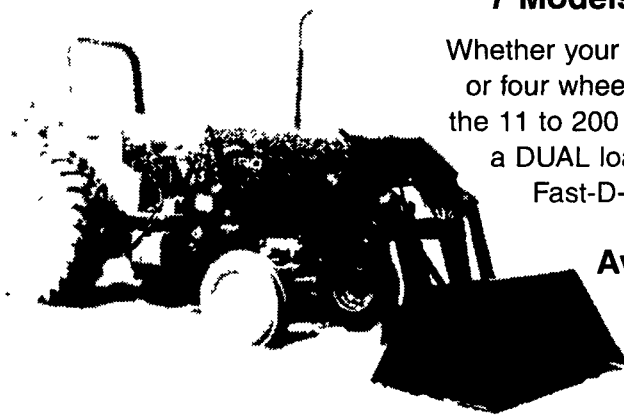

WOODS

WOODS BRUSHBULL CUTTERS

Got a tough application? Knee deep in the thick stuff? Then you need the most relentless rotary cutter on the market, the Woods BrushBull,™

Standard Duty Series:
48, 60, 72 & 84 inches.

Medium Duty Series:
60, 72 & 84 inches

Heavy Duty Series:
60, 72 & 84 inches

WOODS

LOADERS

WOODS DUAL

7 Models to choose from.

Whether your tractor has two wheel or four wheel drive and falls within the 11 to 200 HP range Woods has a DUAL loader to fit your needs. Fast-D-Tach attaches to your tractor in minutes. Available in tractor matching colors

PUT A BAT IN YOUR BARN

BATWING 3180 - SPINDLE MOWER

The Woods model 3180 is the toughest Batwing® mower we've ever built A "clean deck" design that resists cut material build-up, innovative Intra-Drive™ gearboxes engineered and built by Woods, and the fastest blade speeds of any mower in its class The 3180 Batwing® cuts through brush, up to three inches in diameter A blade overlap of over six inches, and you have a mower that delivers a quality cut, without streaking From its heavy-gauge deckplate to its heavy-duty drivelines, we build the 3180 to last What's more, they come complete with a 36-month gearbox warranty