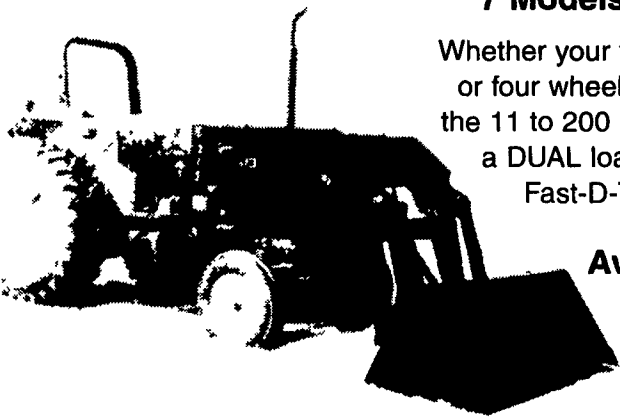

WOODS

LOADERS WOODS DUAL

7 Models to choose from.

Whether your tractor has two wheel or four wheel drive and falls within the 11 to 200 HP range Woods has a DUAL loader to fit your needs. Fast-D-Tach attaches to your tractor in minutes. Available in tractor matching colors