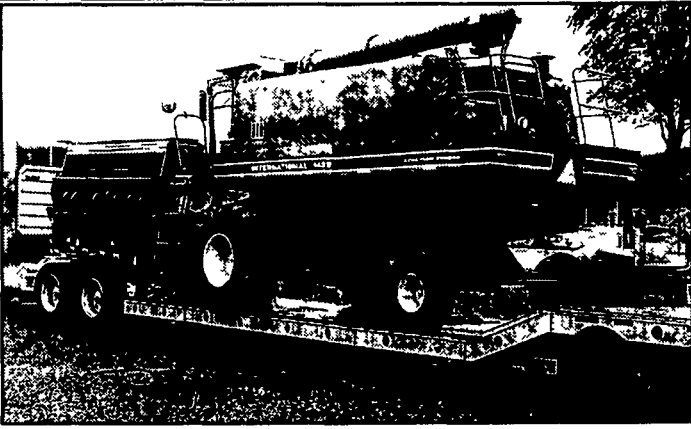

FARM EQUIPMENT

Case IH 1420 Combine with 15' Grain Head, 1800 Hours, Excellent
Staunton Tractor 540/885-7261

Start of Season Specials

- Low Rate Financing Available •
- On Used Hay & Forage Equipment •

JD 820 MoCo
~~\$4,500~~ **\$3,900**

JD 935 MoCo
~~\$12,900~~ **\$10,900**

Case IH 8850
~~\$38,000~~ **\$36,500**

NH 2450
~~\$17,000~~ **\$15,900**

NEW JOHN DEERE EQUIPMENT IN STOCK

TRACTORS

JD 6120, MFWD
 JD 7810, M~~SOLD~~ Cab, IVT

HAY & FORAGE

Lot 177:
 5 Ford L9000 L10 Cummins 280HP, 9 Spd., AC, 12-40 on Air, 400,000 Miles, Florida Truck, Very Clean with 2260 ALLStar Hoist

Find Out What USA Body Can Do For You

Call Today • Toll Free 1-888-278-2639 Or Visit Us At www.usabody.com
 Financing Available