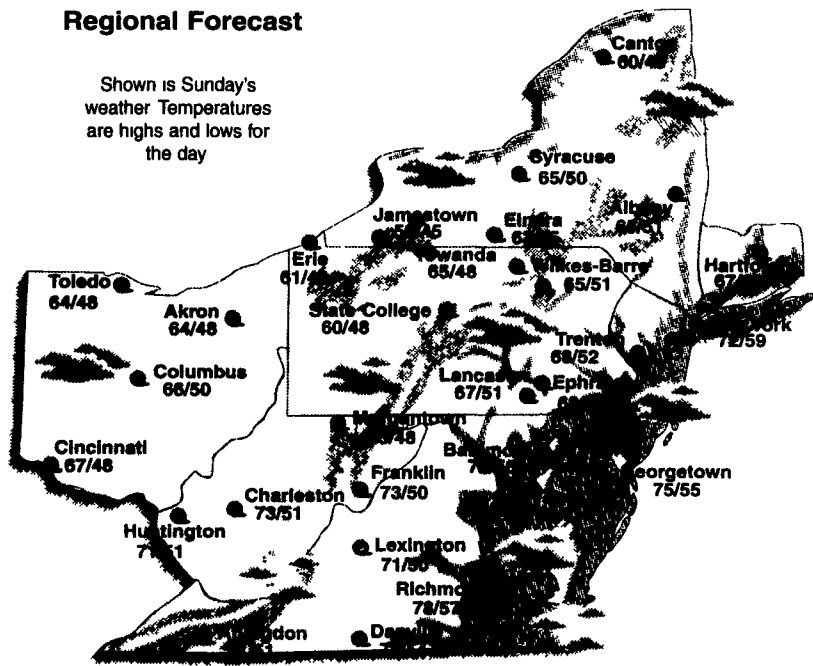

Regional Forecast

Shown is Sunday's weather. Temperatures are highs and lows for the day.

Last Week's Precipitation Lancaster

May 15	trace
May 16	0.57"
May 17	0.00"
May 18	0.06"
May 19	0.00"
May 20	trace
May 21	0.25"