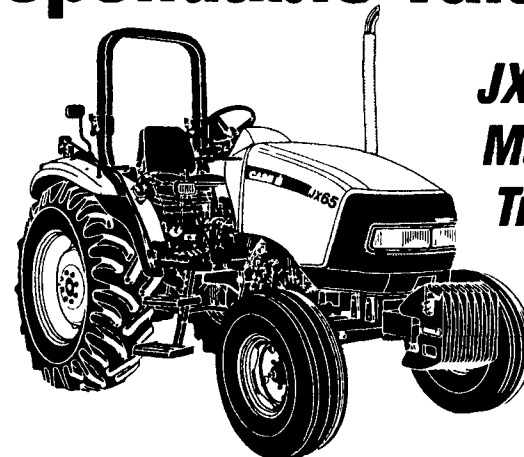

**"SPECIAL" LIQUIDATION EQUIPMENT**

C27319	New Fella TS425 Rotary Rake 10' 6"	Coming In (C)
C27320	New Fella TS1602 Rotary Rake 27' 7"	Coming In (C)
C27321	New Fella TS1602 Rotary Rake 27' 7"	Coming In (C)
C27322	New Agco New Idea 4854 Round Baler - 5'x4' Bale	Coming In (C)
C27323	New Case-IH 8650 Trail Type Bale Wrapper	Coming In (C)
C27324	New Schuller V1290 "Orchard Type" Rotary Cutters 12 8' Width	Coming In (C)
C27325	New Schuller V1290 "Orchard Type" Rotary Cutters 12 8' Width	Coming In (C)
C27326	Used Case-IH 900 Planter 6RN Liquid Fertilizer	Coming In (C)
C27327	Used Case 1840 Skid Loader, 2200 Hours	Coming In (C)

LOCATIONS: (C) CHAMBERSBURG (K) CARLISLE

\*All prices are Cash & Carry See CFS for details Not responsible for typographical errors

**Chambersburg Farm Service**  
717-264-3533 or 800-447-6830  
**Carlisle Farm Service**  
717-243-4419 or 800-447-6829

Visit our Web Sites at www.caseih.com and www.casecredit.com  
Case IH and Case Credit are registered trademarks of Case Corporation

**Dependable value**

**JX Series Maxxima Tractors**

Case IH JX Series Maxxima tractors are the ideal utility tractor for any operation. With five models ranging from 42 to 80 PTO horsepower, these machines are perfectly suited for hobby and part-time farmers as well as producers looking for a cost-effective alternative. All JX Maxxima tractors are equipped with 12 forward and 12 reverse gears and synchronized, mechanical-shuttle. JX Maxxima tractors provide speeds ranging from under 1 to 18.5 mph. An optional creeper gear transmission is available. The dedicated synchronized shuttle makes for easy directional changes