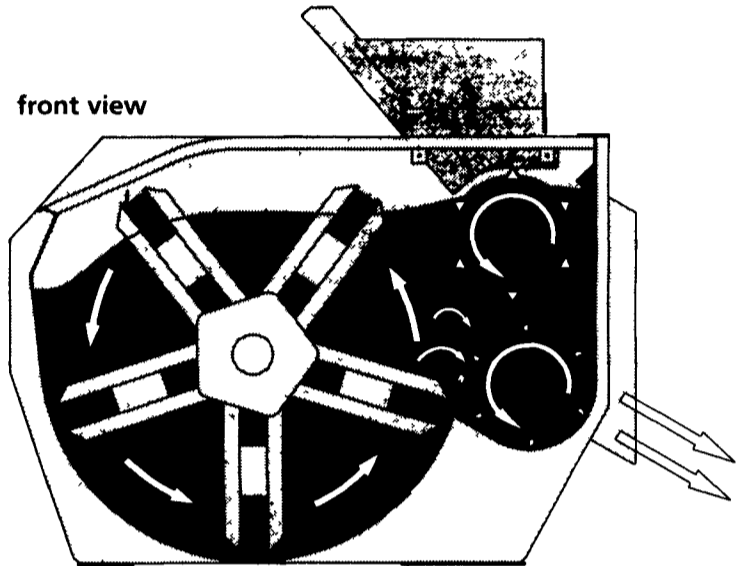

We Ship Parts Same Day To Your Farm

Get the REEL Advantage

A Faster, More Thorough Mix

The large-diameter reel provides a gentle tumbling action and the two side augers produce an end-to-end blending action. This unique combination ensures faster mixing and unloading times, and a very thorough mix, even when mixing small batches.