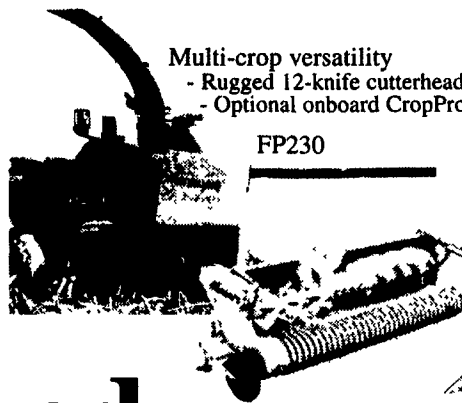

163 Tedder

Multi-crop versatility
- Rugged 12-knife cutterhead
- Optional onboard CropPro™ Crop Processor

FP230