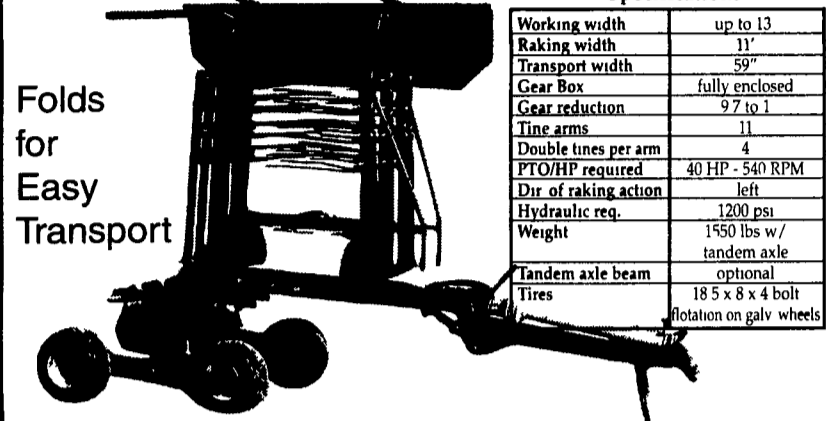

PEQUEA Rotary Rake

Folds
for
Easy
Transport

Specifications

Working width	up to 13'
Raking width	11'
Transport width	59"
Gear Box	fully enclosed
Gear reduction	9.7 to 1
Tine arms	11
Double tines per arm	4
PTO/HP required	40 HP - 540 RPM
Dir. of raking action	left
Hydraulic req.	1200 psi
Weight	1550 lbs w/ tandem axle
Tandem axle beam	optional
Tires	18.5 x 8 x 4 bolt floatation on galv wheels

Steel Wheels & Honda engine also available