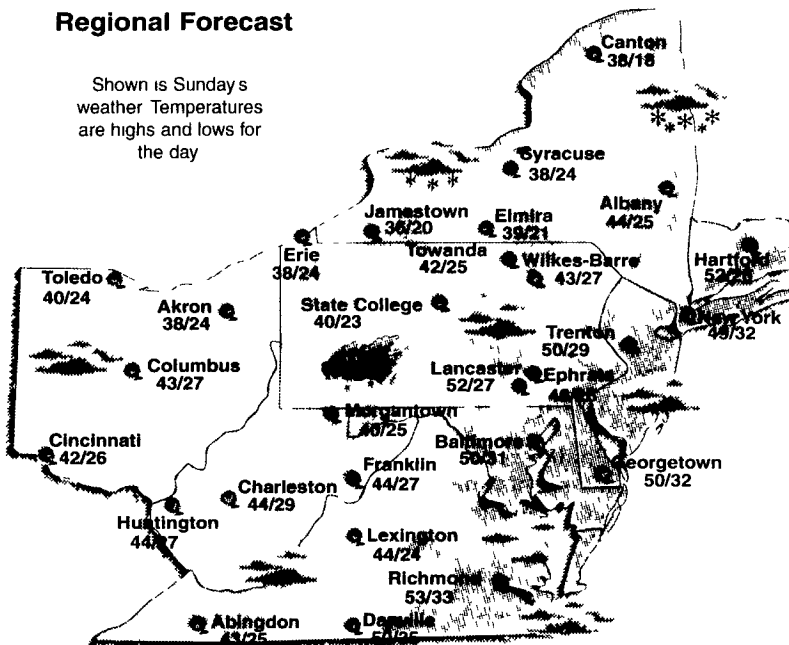

Regional Forecast

Shown is Sunday's weather. Temperatures are highs and lows for the day.

30-Day Precipitation Outlook