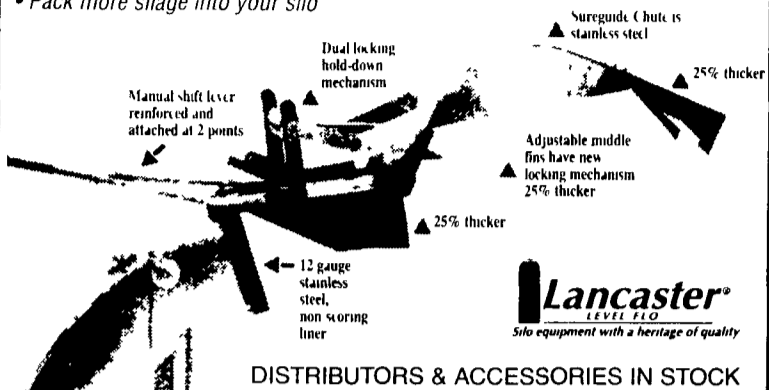

LANCASTER LEVEL-FLO DISTRIBUTORS

Check your distributor now - be sure you're ready to fill

Now Silo Leveling
Is 75% Faster with

The New MaxPak™ Spreader Head

- Specifically designed for topping off silos
- Direct silage precisely where you want it while standing on the fill platform
- Pack more silage into your silo
- Create a level surface for easier unloader start-up
- Easy to install, stores without tools
- Fits Multi-Flo Models 1030, 1200, BlueMax®