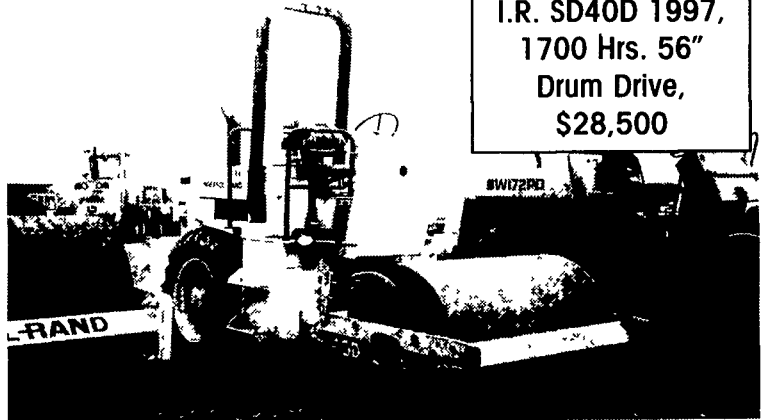

I.R. SD70D,
1997, 950 Hrs.
66" Drum Drive,
\$37,500

3

SILOS AND UNLOADERS

Lancaster, Fickes, Ribstone silo staves & door frames. 610-593-2403.

For sale: Used Cropstore slurry tank, good condition. 717/363-0570