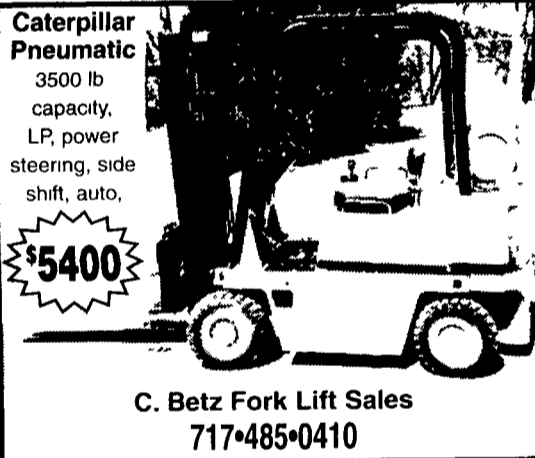

PPS PROGRESSIVE PRESSURE SYSTEMS

1248 East Newport Rd Litzitz PA
 Phone 717-626-5511 Fax 717-626-5098
 www.progressivepressure.com
 EMAIL
 info@progressivepressure.com

**1994 Yanmar B50-2
 10,000# Mini Excavator
 VG Cond. \$13,900
 717-629-2660 or 717-336-3336**

**1997 Bobcat 325, 360 hrs, 2 speed,
 ex cond \$13,500, New Holland, PA.
 717-629-2844**

Caterpillar Pneumatic
 3500 lb capacity,
 LP, power steering, side shift, auto,
\$5400

**C. Betz Fork Lift Sales
 717-485-0410**