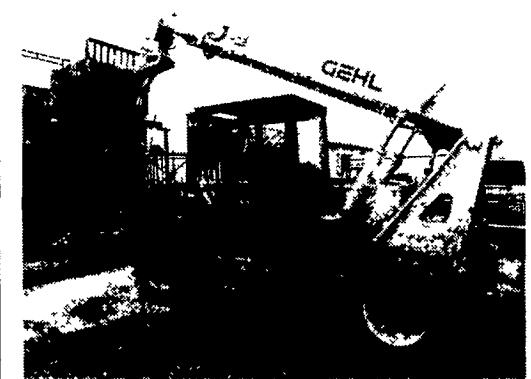

7800 110 hp turbo diesel
3600 lb SAE operating
capacity 9475 lb
operating weight

*with Credit Approval!

When it comes to skid loader performance, Gehl's 7000 Series is top of the line. Featuring unprecedented power and lift, it's also easier to use and maintain, and offers far greater operator comfort.

If You Need A Compact Skid Loader For Tight Work Areas and Yet Need Power & Performance, Consider a Low Cab Height GEHL Model 3935 Diesel

With the best size-to-strength ratio of any skid loader in its class, the compact Gehl 3935 model provide higher overall performance with more fuel efficiency, reduced noise levels, and improved break-out force. It's the only compact loader that gives you big loader performance.

Powered by 36 Hp Yanmar Fuel Efficient High Torque Diesel, Cab Height Approx 72.3", 1260 Lb Safe Carrying Load Capacity and Up to 2720 Lb Load Tip up Capacity, 14.4 GPM Hyd Flow

For Attachments 60" Bucket, Choose From 27x10 5x15 or 10 00x16 5 Flotation Tires

Buy Now & Save Dollars!

**GEHL 7600 SKID LOADER
GEHL DEMONSTRATOR SKID LOADERS**

Gehl Model 7600, SAE Operating Load 3150 Lbs., Up To 3600 Lb Lift Capacity, Nearly 12 Feet High, 2 Speed Almost 14 MPH

**BINKLEY & HURST BROS. INC. OFFERS
ZOOM BOOM ROUGH TERRAIN
FORKLIFTS FROM LITTLE TO BIG!**