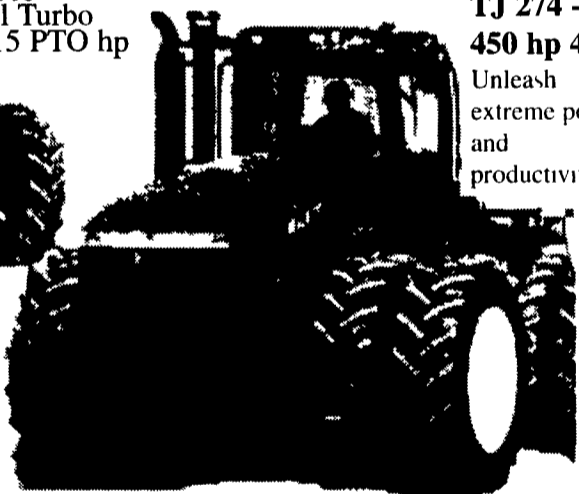

TJ 274 - 450 hp 4WD
Unleash extreme power and productivity

MESSICK'S

187 Merts Drive
(Rheems Exit of Rte 283)
Elizabethtown, PA 17022
717-367-1319 - 800-222-3373

7481 Lincoln Hwy East
Abbottstown, PA 17301
717-259-6617 - 888-285-0225

MESSICK'S

USED EQUIPMENT

TRACTORS

- NH 675E Tractor/Loader/Backhoe -4WD
- Case IH 485 w/2250 Loader-159 Hrs -Like New
- Ford 7700 w/cab, 2WD (A)
- Ford 8600 w/Loader (A)
- Case IH 5250 Tractor 4x4 Cab Power Shift
- Case IH 685 Tractor 2nd - Good Cond
- Case IH 2096 Tractor, Cab, Nice!
- MF 275 Tractor
- NH 6635 Cab/2 Wheel Drive (A)
- Case IH 7110, 2WD, Cab
- Farmall Cub
- Ford 2000 Gas 2WD (A)
- Case IH MX 270, 4x4, Cab
- Ford 6600 2WD (A)
- NH 8870 Tractor, 4WD, Cab
- IH 656 Hydro (A)
- Case IH MX135 4WD, Cab
- Farmall H (A)

MISCELLANEOUS

- Wide Front Axle for Farmall H or M
- Pequea Header Wagon (A)
- GVM 16 ft Trans Spread Truck Mt Lime Spreader
- New Idea 323 1 Row Corn Picker
- Woods 121 10ft Rotary Mower
- Master Space Heater 350,000 BTU
- Agtec 3004 air blast sprayer
- MP 27' Lagoon Manure Pump
- Agtec 3004 3 pt Air Blast Sprayer
- Ford CWR224 Mower w/60" Deck (A)
- Hardi 500 Gal Sprayer w/Hyd Fold Booms (Nice)
- Tandem Axle Fertilizer Spreader, 2 Spinners
- NH 2214 14' head, Fits 2450, 2550 & HW300
- Norman 14 ft 10 Ton Dump Trailer
- King 5' Rotary Mower
- Atwood 2 horse trailer

SKID LOADERS

- Bobcat 743B (A)
- NH L565 SSL
- Case 1845C
- Case XT60 Skid Steer, 300 Hrs - Like New!
- NH L565 Skid Loader
- NH LS170
- NH LS180
- NH LS180 2 Speed (A)
- NH LX 985 Skid Loader, 712 Hrs
- NH LX985 Skid Loader(A)
- Bobcat 743 Skid Steer (A)
- NH LX665 w/Cab
- Case 1845C Skid Loader
- Case IH 70ST Skid Steer -Like New!
- NH LX190 Skid Loader (A)
- Mustang 440 Skid Loader
- Mustang 2200 (A)
- NH 785 Skid Loaders w/2 Speed & Bucket

USED LAWN & GARDEN

- Kubota G1800 54" Deck
- Loader for Steiner
- (2) Kubota T1760 w/48" Deck
- Kubota Tractor F2560 4x4, 60" Deck, Cab & Snowblower
- Cub Cadet 1864, 48" Deck
- Kubota GF 1800 60" Deck & Catcher
- Steiner 420 Diesel
- Buyer Gold 36" Commercial Walk Behind
- Cub Cadet 3235 w/48" Deck, Low Hrs
- Cub Cadet 1641 w/46" Mower

HAY & FORAGE

SKID LOADER ATTACHMENTS

- Bradco 617 Trencher (A)
- McMillen Post Hole Digger (A)
- 6' Sweepster Broom
- Cannon Box Scraper

SPREADERS

- NH 800 Spreader, tandem axle, 500 Bu
- JD 660 Spreader, tandem axle, hyd end gate
- NH 328 Spreader - single axle
- NH 795 Spreader, double web, tandem axle, AS-IS
- NH 185 Spreader w/End Gate (A)
- NI 217 Spreader (A)
- Gehl 312 Slurry Side Spreader
- Gehl 175 Spreader (A)

COMPACT TRACTORS

- Kubota B2400 w/60" Deck
- Case IH 235 w/Snow Blower & Woods 5'-3 Pt Mower
- Ford 1910 Tractor (A)
- NH TC40D w/Loader (A)
- JD 950 w/72" Mower
- Case IH 235, 4x4, Hydro
- Kubota B8200 Tractor w/Loader
- Kubota B6100 48" Deck & Snow Blower

PLANTING & TILLAGE