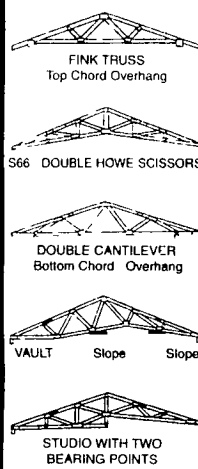

852 Upper Powys Road
COGAN STATION, PA 17728

1-800-326-9689

www.BLACKBEARTRUSS.com

HALF-PRICE CRANE SET

BUY NOW
SILENTER

CALL
FOR
DETAILS

Ask About 'Red-Ball' Service

UP TO 80' CLEAR SPAN
FOR HORSE BARN • RIDING ARENAS • COMMERCIAL • RESIDENTIAL