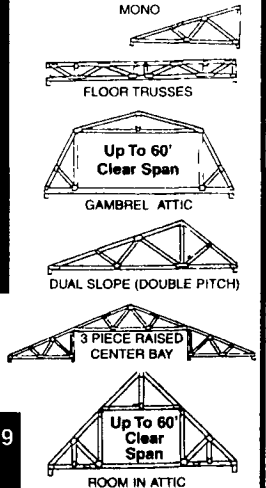

852 Upper Powys Road
COGAN STATION, PA 17728

1-800-326-9689

www.BLACKBEARTRUSS.com

HALF-PRICE CRANE SET

BUY NOW
SILENTER

CALL
FOR
DETAILS

Ask About 'Red-Ball' Service

UP TO 80' CLEAR SPAN
FOR HORSE BARN • RIDING ARENAS • COMMERCIAL • RESIDENTIAL