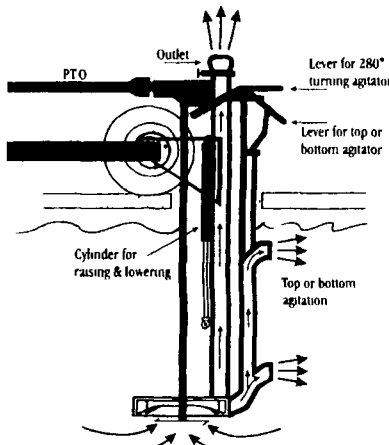

- Liquid Manure Pit Pumps -

- Available 6-8-10-12 ft.
- Trailer mounted mobility
- Hydraulic lift
- Simple controls
- Dual agitation

MILLER'S REPAIR
1 Mile North of Bird in Hand
8 Miles East of Lancaster
Ph. 717-656-6109

USED EQUIPMENT

TRACTORS

- CIH MX 170 w/ loader
- CIH MX110
- CIH 7120
- CIH 8910 MFD
- Case IH 8920
- CIH 8940
- CIH 5140, MFD
- CIH 322D
- CIH 895, cab
- Case 970
- Case 995
- Case 1690
- Case 1370
- Case DC
- IH 826
- IH 806
- IH 656 w/loader
- Farmall 400
- IH 784
- IH 986
- AC 6080 MFD
- JD 4250 MFD
- JD8200
- JD 4500 w/Loader
- JD 2350 w/Loader
- MF 1155
- Oliver 770
- White 6125 2WD, Cab

TILLAGE

- Glencoe 4450 7-shank chisel plow
- IJ 710 5B Plow
- CIH 6500 9 Shank
- JD 210 Disc
- 12' Packer Transport
- IH 370 12 ft Disc
- Bush Hog 14 ft Disc

HAY EQUIPMENT

- CIH 8575 Baler
- JD 100 Baler
- Hesston 540
- Hesston 4755 Baler
- IH 440 Baler
- AgWrap Bale Wrapper
- CIH 8350 Mower
- Hesston 1340
- JD 1219
- 6 ft 3 pt Disc Mower
- 4-Star Tedder

SKID LOADERS

- Case 1835C
- Case 90XT
- Case 95XT
- Case 1840
- Case 580L
- FFC Preperator
- Rubber Tire Scraper
- Woods 9000 Backhoe

HARVESTING EQUIPMENT

- Miller 5200 18ft
- Gehl 865 Harvester
- NI 2RN Picker
- Dion 1224 Harvester
- NI 2 RW Picker

MISCELLANEOUS

- Gehl 322 Spreader
- 30 ft Elevators
- 36 Ft Manure Elevator
- IH 800 4RN Planter
- JD 8350 Drill
- Farmmaster TMR
- Farmmaster TMR Cart
- Weaverline 430 Cart
- WIC 45 Feed Cart
- Woods 14 ft Mower
- Woods Bank Mower
- Knight 3025 Mixer (3 Yr Old)
- Zimmerman 3000 Funnel Mixer $12,000
- Vandale 285 Mixer Wagon
- 500 Gal JD Sprayer
- 300 Gal Century Sprayer
- GVM 2000 Prowler SP Sprayer
- 90 Dodge Service Truck

MILLER PRO
HESSTON
New Idea

ZIMMERMAN
FARM SERVICE, INC. BETHEL, PA
717-933-4114

CASE IH
WOODS
Glencoe

* MAIN LOCATION *
Trumbauersville to Finland Rd.,
Quakertown, PA
215/536-1935 or 536-7523

Mon.-Fri. Sales 7:30 AM - 8PM; Parts 7:30 AM - 5 PM
Saturday Sales 7:30 AM - 4PM; Parts 7:30 AM - 1 PM