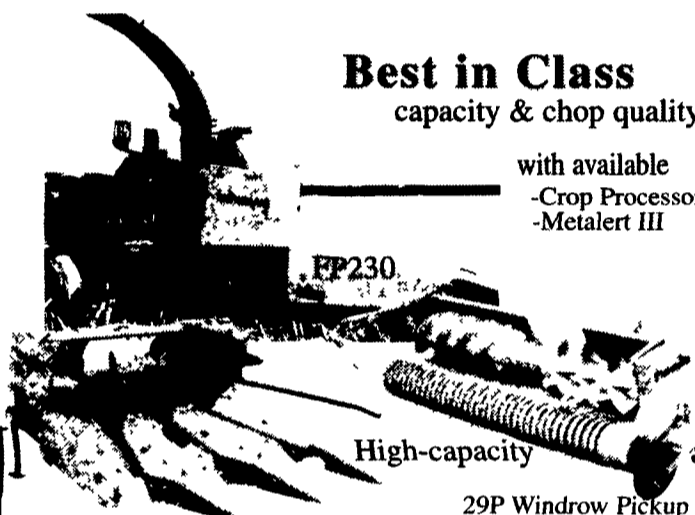

BR 740
Silage Special
-endless belts
-adj. density

Boomer Compacts
18.5 to 45 hp

NEW HOLLAND
1089 Balewagon
Genesis 7.5L turbo engine
4-speed automatic
Stacks full or partial loads

163 Tedder
manual or hydraulic fold
over 16 feet tedding width
Heavy Duty Rotors

258
raking width over 9 feet
heavy steel angle frame
100 to 150 tines

Best in Class
capacity & chop quality

with available
-Crop Processor
-Metalert III

High-capacity

29P Windrow Pickup

3PN Cornhead

IN STOCK!
Buy Brand NEW
at USED Prices!!