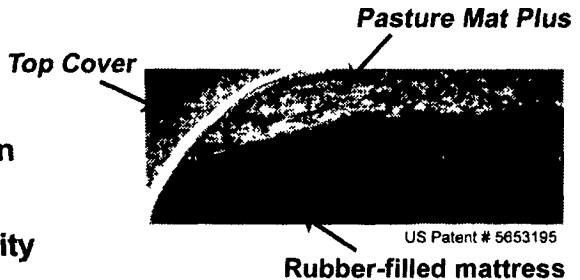

The Comfort Zone Tie Stall

- Higher neck rail improves the ease of standing, eating, and drinking
- Superior strength and durability
- Available in stainless steel or galvanized steel

The Y2K Free Stall Divider