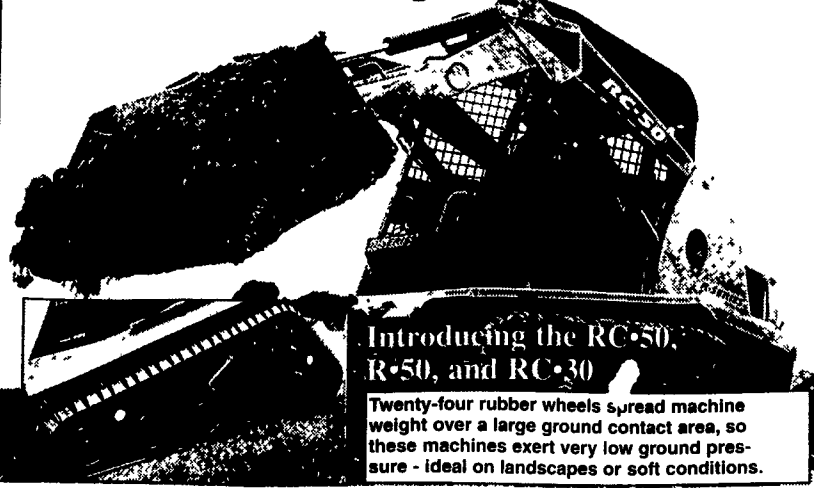

**1 FARM EQUIPMENT**

**ALL SURFACE LOADERS**  
Your Next Skid Steer Might Not Be A Skid Steer

Introducing the RC-50, R-50, and RC-30

Twenty-four rubber wheels spread machine weight over a large ground contact area, so these machines exert very low ground pressure - ideal on landscapes or soft conditions.

David Brown 990, Complete Engine Rebuild **Asking \$5,000**

1986 Ford LN7000 Cab & Chassis, 3208 Cat, 5-Speed Trans, 2-Speed Rear **Asking \$3,500**

1979 Int. 1700 Loadstar, 404 Engine, 5-Speed, 10' Dump **\$1,500**