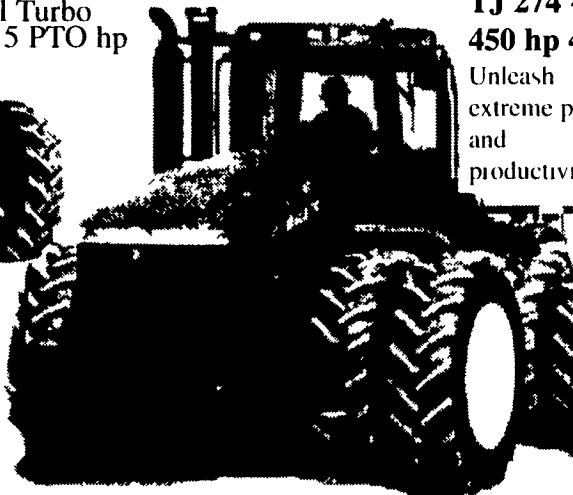

TJ 274 - 450 hp 4WD
Unleash extreme power and productivity

Pre-Season Savings
now through
February 28th!

MESSICK'S

187 Merts Drive
(Rheems Exit of Rte 283)
Elizabethtown, PA 17022
717-367-1319 - 800-222-3373

7481 Lincoln Hwy East
Abbottstown, PA 17301
717-259-6617 - 888-285-0225

MESSICK'S

USED EQUIPMENT

TRACTORS

- Case IH 685 Tractor 2nd - Good Cond
- IH 1066 Tractor
- Case IH 2096 Tractor, Cab, Nice!
- MF 275 Tractor
- NH 6635 Cab/2 Wheel Drive (A)
- Case IH 7110, 2WD, Cab
- Farmall Cub
- Ford 2000 Gas 2WD (A)
- Case IH MX 270, 4x4, Cab
- Ford 6600 2WD (A)
- NH 8870 Tractor, 4WD, Cab
- IH 656 Hydro (A)
- IH 574 Tractor w/Loader
- Ford 9N Tractor (A)
- Case IH MX135 4WD, Cab
- Farmall H (A)
- Farmall BN Tractor (A)
- IH 460 Tractor (A)

SKID LOADERS

- Case XT60 Skid Steer, 300 Hrs - Like New!
- NH LS170
- NH LS180
- NH LS180 2 Speed (A)
- Case 1840
- NH LS170 Skid Loaders (6 months old) (A)
- NH LX 985 Skid Loader, 712 Hrs
- NH LX985 Skid Loader(A)
- Bobcat 743 Skid Steer (A)
- NH LX665 w/Cab
- Case 1845C Skid Loader
- Case IH 70ST Skid Steer - Like New!
- NH LS190 Skid Loader
- NH L555 Skid Loader w/Bucket
- NH LX190 Skid Loader (A)
- Mustang 2200 (A)
- Case 1845 Skid Loader (A)
- NH 785 Skid Loaders w/2 Speed & Bucket
- NH LX 665

SKID LOADER ATTACHMENTS

- Bradco 617 Trencher (A)
- McMillen Post Hole Digger (A)
- 6' Sweeper Broom
- Cannon Box Scraper

SPREADERS

- NH 800 Spreader, tandem axle, 500 Bu
- JD 660 Spreader, tandem axle, hyd. end gate
- NH 328 Spreader - single axle
- Gehl 309 side delivery spreader, single axle, very nice
- NH 795 Spreader, double web, tandem axle, AS-IS
- NH 185 Spreader w/End Gate (A)
- NH 520 w/Top Beater Endgate (A)
- NI 217 Spreader (A)
- (2) Gehl 312 Slurry Side Spreader
- Gehl 175 Spreader (A)

COMPACT TRACTORS

- Satoh 650 Tractor w/Loader (A)
- Case IH 235, 4x4, Hydro
- Kubota B8200 Tractor w/Loader
- Kubota B6100 48" Deck & Snow Blower

PLANTING & TILLAGE

- JD 2800 5-Bottom Plow, Excellent
- Brillion 13' PulvMulcher
- Krause Landsman 18 ft. Wing Ford
- Case IH 5300 Grain Drill 6x24
- Int 6 Bottom Plow
- Kuhn 4001 Rotary Harrow (A)
- Farm Hand 6 Row Cultivator W/S Tines
- Brillion 10' Chisel Plow
- Brillion 13' Packer
- IH 5 Bottom Plow
- IH 4 Row Tool Bar Cultivator
- Glenco 9 Shank Soil Saver
- Brillion 10' Packer
- Case IH 1200 6 Row, Dry Fert, Insecticide Hopper, Used 150 Acres, Like New

SP EQUIPMENT

- NH 1495 S.P. haybine, hydrostatic, Nice
- NH 2115, Cab, 4x4, Crop Processor w/NH 260 Corn Head, 6 Row N, NH 340 w/Gauge Wheels
- NH FX25, 4x4 w/Crop Processor
- Miller-Nitro 200 HT, 1200 Gals, 90' Boom - 187 Hrs
- HW 300 SP Haybine 14' 135 Hrs
- NH FX58 4WD, Crop Processor, NH 360 N6 Corn Head
- NH FX45, 4x4, Crop Processor, NH 360 N6 Corn Head
- NH 1890 S P Forage Harvester 3 Row Corn Head/Hay Pickup (A)
- Case IH 1680 Combine w/Case IH 1020, 22' Flex Head & 1063 GR Corn Head - Ex Cond
- JD 5830, 4x4, Cab, Metal Det, 644 4 Row Corn Head, Pick-up Attachment

MISCELLANEOUS