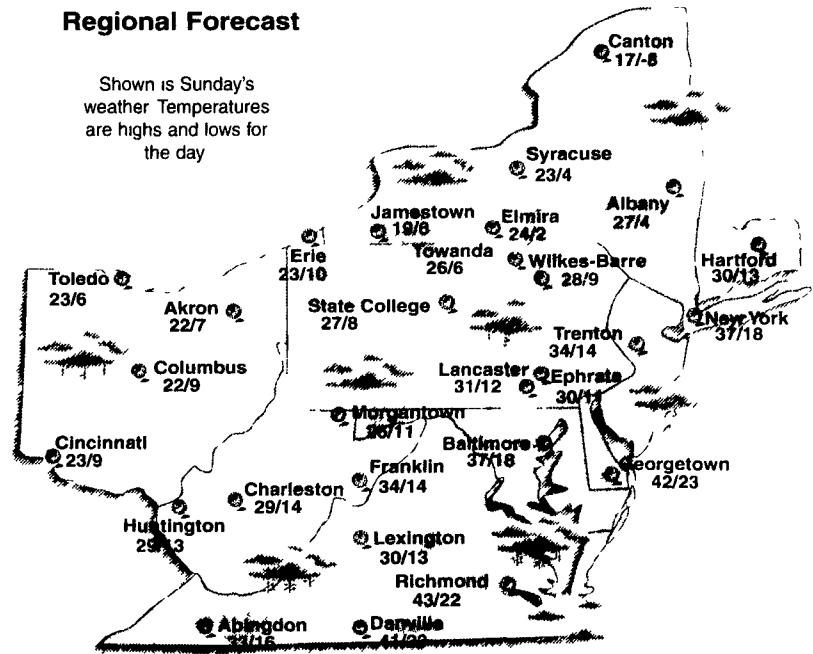

Regional Forecast

Shown is Sunday's weather. Temperatures are highs and lows for the day.

Last Week's Precipitation

Lancaster	Precipitation
January 16	0.04"
January 17	0.01"
January 18	0.00"
January 19	trace
January 20	trace
January 21	0.00"
January 22	0.00"